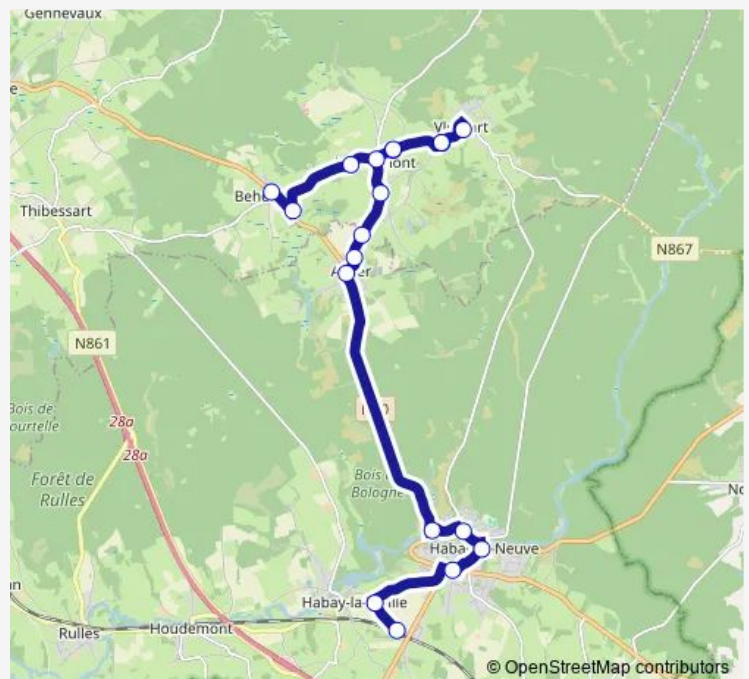

### Route schedule

Beheme Centre — Habay Gare

Monday 08:04-10:04

Tuesday 08:04-10:04

Wednesday 08:04-10:04

Thursday 08:04-10:04

Friday 08:04-10:04

Saturday 08:04-10:04

### Route info

Direction: Beheme Centre

Stops: 19

Trip Duration: 0 hour 26 min

■ 56 — Behême - Habay