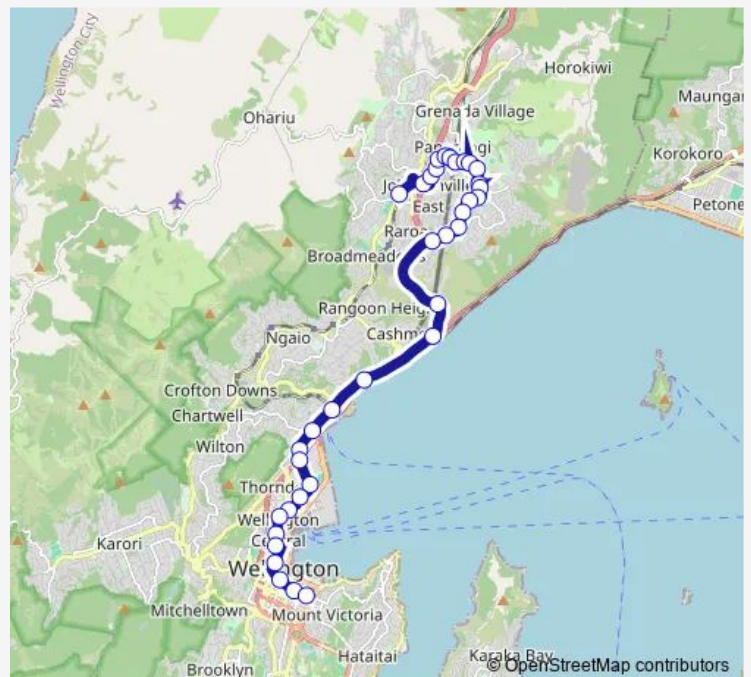

**Bus 56 Johnsonville - Paparangi - Wellington**

[Go to website](#)

**Direction**

Courtenay Place - Stop A — Johnsonville - Stop C

38 stops

[Open route schedule](#)

- Courtenay Place - Stop A
- Courtenay Place at St James Theatre
- Manners Street at Cuba Street - Stop A
- Manners Street at Willis Street
- Willis Street at Grand Arcade
- Lambton Quay at Cable Car Lane
- Lambton Central - Stop A
- Lambton Quay North - Stop B
- Wellington Station - Stop E
- Thorndon Quay - Capital Gateway (opposite)
- Thorndon Quay (near 145)
- Thorndon Quay at Motorway (near 243 - Northbound)
- Hutt Road at Sar Street
- Hutt Road at Aotea Quay
- Kaiwharawhara - Fore Street
- Hutt Road at Rangiora Avenue
- Ngauranga - Hutt Road (opposite motorway)
- Ngauranga Commercial Centre
- Ngauranga Gorge (Kiwi Point)
- Newlands Road (opposite 44)
- Newlands Road (opposite 72)

**Route schedule**

Courtenay Place - Stop A — Johnsonville - Stop C

|           |             |
|-----------|-------------|
| Monday    | 16:12-17:42 |
| Tuesday   | 16:12-17:42 |
| Wednesday | 16:12-17:42 |
| Thursday  | 16:12-17:42 |
| Friday    | 16:12-17:42 |
| Saturday  | —           |
| Sunday    | —           |

**Route info**

Direction: Courtenay Place - Stop A

Stops: 38

Trip Duration: 0 hour 47 min

56 — Johnsonville - Paparangi - Wellington

Newlands Road at Black Rock Road

Newlands Road at Stella Grove (near 143)

## Route info

Direction: Johnsonville - Stop C

Stops: 36

Trip Duration: 0 hour 50 min

Thorndon Quay at Motorway (near 248 - Southbound)

Thorndon Quay at Davis Street (opposite 125)

Thorndon Quay - Capital Gateway