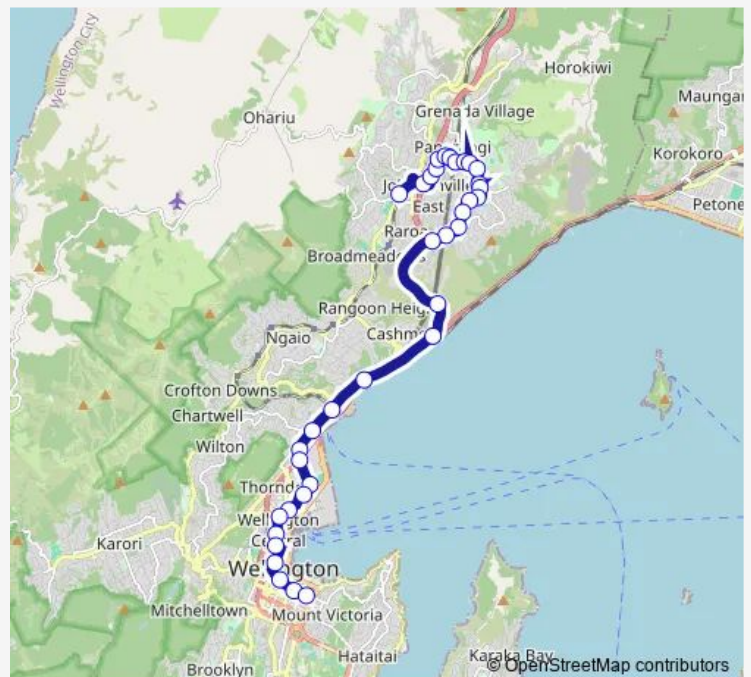

Ngauranga - Hutt Road (opposite motorway)

Ngauranga Commercial Centre

Ngauranga Gorge (Kiwi Point)

Newlands Road (opposite 44)

Newlands Road (opposite 72)

Route schedule

Courtenay Place - Stop A — Johnsonville - Stop C

Monday 16:12-17:42

Tuesday 16:12-17:42

Wednesday 16:12-17:42

Thursday 16:12-17:42

Friday 16:12-17:42

Saturday —

Sunday —

Route info

Direction: Courtenay Place - Stop A

Stops: 38

Trip Duration: 0 hour 40 min

56 — Johnsonville - Paparangi - Wellington

Newlands Road at Black Rock Road

Newlands Road at Stella Grove (near 143)

Newlands Road opposite Pukehuia Park

Sunday —

Route info

Direction: Johnsonville - Stop C

Stops: 36

Trip Duration: 0 hour 53 min

Thorndon Quay at Motorway (near 248 - Southbound)

Thorndon Quay at Davis Street (opposite 125)

Thorndon Quay - Capital Gateway