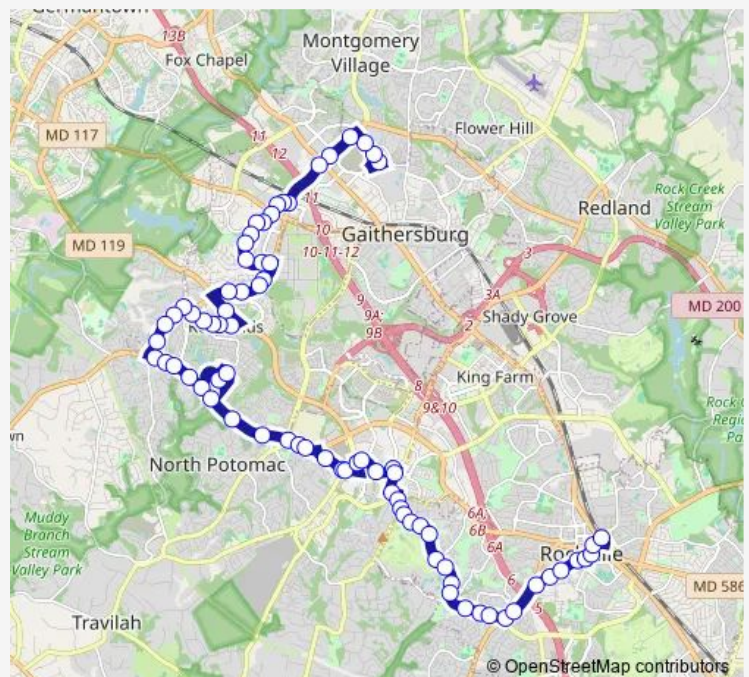

Wootton Pkwy & Hectic Hill Ln

Wootton Pkwy & Longhill Dr

Wootton Pkwy & Fallsmead Way

Wootton Pkwy & Greenplace Terr

Wootton Pkwy & Paulsboro Dr

Wootton Pkwy & Hurley Ave

Wootton Pkwy & Hurley Ave

Wootton Pkwy & McCormic Rd

Wootton Pkwy & Dundee Rd

Wootton Pkwy & Lindley Terr

Wootton Pkwy & Keynes Ln

Route schedule

Rockville Station & BAY E - West — Lakeforest Transit Center & Odendhal Ave

Monday	05:10-21:50
Tuesday	05:10-21:50
Wednesday	05:10-21:50
Thursday	05:10-21:50
Friday	05:10-21:50
Saturday	06:20-20:35
Sunday	06:20-20:35

Route info

Direction: Rockville Station & BAY E - West

Stops: 75

Trip Duration: 0 hour 59 min

56 — 56-Rockville-Lakeforest

Wootton Pkwy & Glen Mill Rd

Glen Mill RD & Marian Dr

Shady Grove RD & Darnestown Rd

Medical Center WAY & Shady Grove Rd

Medical Center Drive & Medical Center Way

Medical Center DR & Broschart Blvd

Medical Center DR & Broschart Dr

Great Seneca HWY & Medical Center Dr

Darnestown RD & Travilah Rd