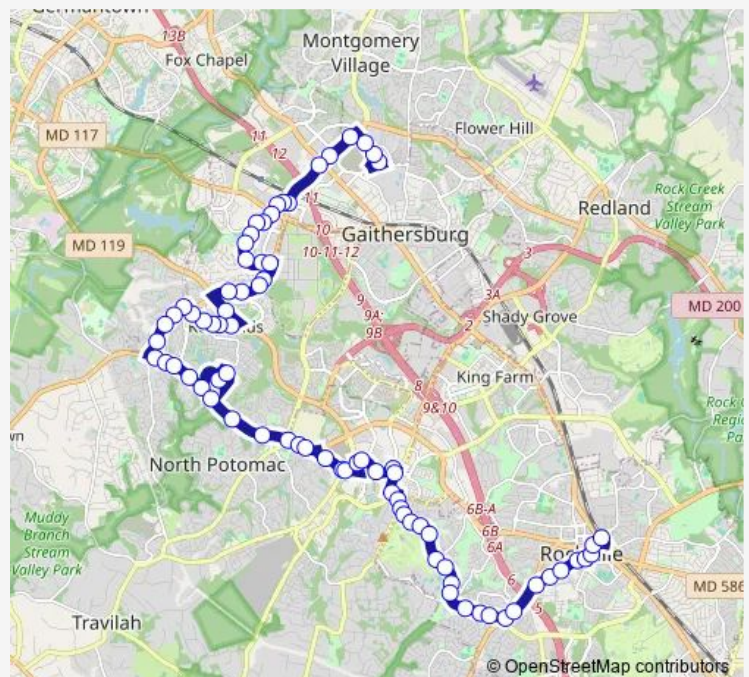

Wootton Pkwy & Dundee Rd

Wootton Pkwy & Lindley Terr

Wootton Pkwy & Keynes Ln

Route schedule

Rockville Station & BAY E - West — Lakeforest Transit Center & Odendhal Ave

Monday 05:10-21:50

Tuesday 05:10-21:50

Wednesday 05:10-21:50

Thursday 05:10-21:50

Friday 05:10-21:50

Saturday 06:20-20:35

Sunday 06:20-20:35

Route info

Direction: Rockville Station & BAY E - West

Stops: 75

Trip Duration: 0 hour 53 min

56 — 56-Rockville-Lakeforest

Wootton Pkwy & Glen Mill Rd

Glen Mill RD & Marian Dr

Shady Grove RD & Darnestown Rd

Medical Center WAY & Shady Grove Rd

Medical Center Drive & Medical Center Way

Medical Center DR & Broschart Blvd

Medical Center DR & Broschart Dr

Great Seneca HWY & Medical Center Dr

Darnestown RD & Travilah Rd

Darnestown RD & Physicians Ln

Darnestown RD & Prairie Landing Way

Darnestown RD & Muddy Branch Rd