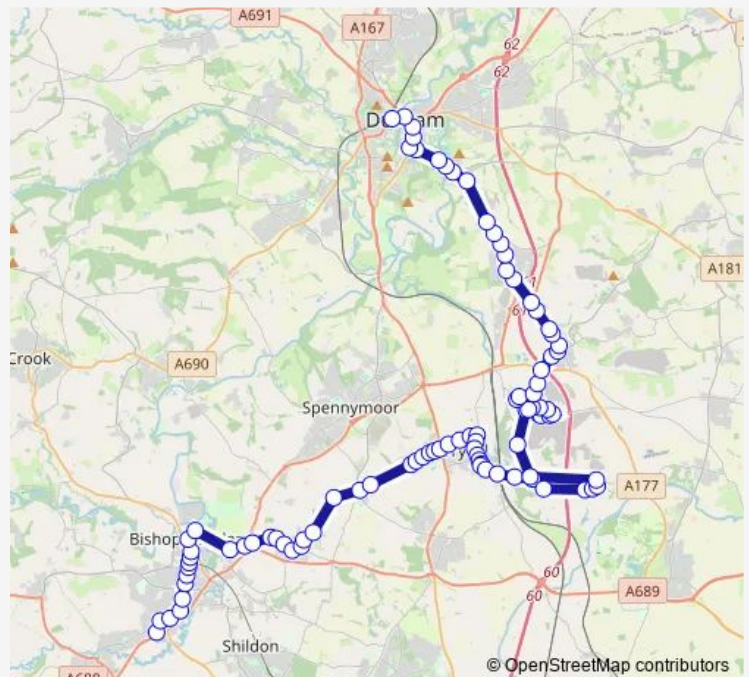

Bus 56 Durham - Bishop Auckland

[Go to website](#)

Direction

Bus Station Stand K — Football Ground

79 stops

[Open route schedule](#)

Bus Station Stand K

Millburngate Stand A

Leazes Rd - Underpass Stand A

New Elvet - Three Tuns

St Oswalds Church

New Inn - Church Street

University - Palatine Centre

College

Bridge

The Rosetree

Seven Stars

Shincliffe Station

Dallymore Drive

Mary Terrace

Tweddle Terrace

Co-op Store

Park Hill Estate Park Avenue

Park Avenue

Bower Court

opp Tarka Centre

Church

Route schedule

Bus Station Stand K — Football Ground

Monday 07:20-16:50

Tuesday 07:20-16:50

Wednesday 07:20-16:50

Thursday 07:20-16:50

Friday 07:20-16:50

Saturday 07:40-16:40

Sunday 08:50-16:50

Route info

Direction: Bus Station Stand K

Stops: 79

Trip Duration: 1 hour 23 min

56 — Durham - Bishop Auckland