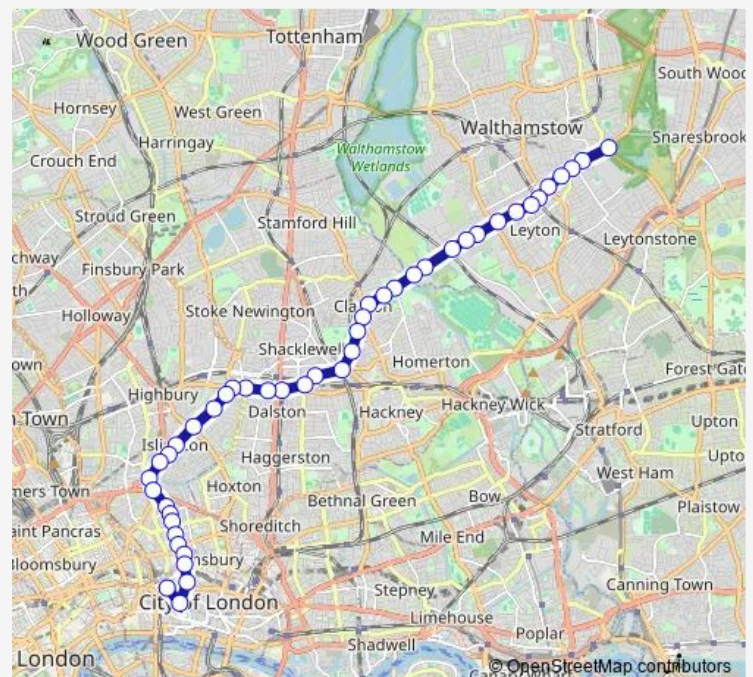

Tuesday 04:05-23:55

Wednesday 04:05-23:55

Thursday 04:05-23:55

Friday 04:05-23:55

Saturday 04:05-23:55

Sunday 04:05-23:55

Route info

Direction: Whipps Cross Bus Stand

Stops: 45

Trip Duration: 0 hour 45 min

Hackney Downs/ Dalston Lane

Cecilia Road / Greenacre Court

Graham Road (E8)

Dalston Junction Station

Balls Pond Road / Burder Road

Southgate Road

King Edward Street

Little Britain

Aldersgate Street

Barbican

Clerkenwell Road / Old Street

Goswell Road / Great Sutton St

Percival Street St. Luke's

City University