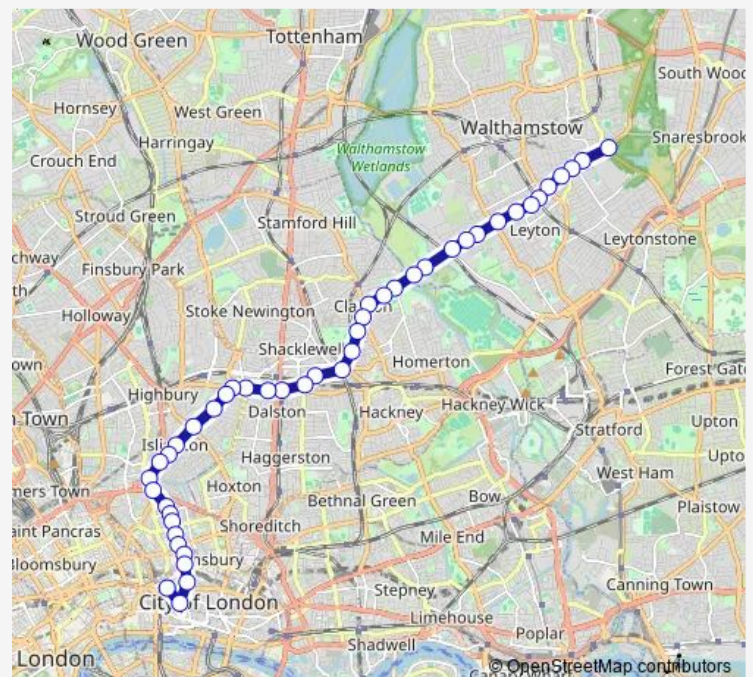

Tuesday 04:05-23:55

Wednesday 04:05-23:55

Thursday 04:05-23:55

Friday 04:05-23:55

Saturday 04:05-23:55

Sunday 04:05-23:55

Route info

Direction: Whipps Cross Bus Stand

Stops: 45

Trip Duration: 1 hour 7 min

Hackney Downs/ Dalston Lane

Cecilia Road / Greenacre Court

Graham Road (E8)

Dalston Junction Station

Balls Pond Road / Burder Road

Southgate Road