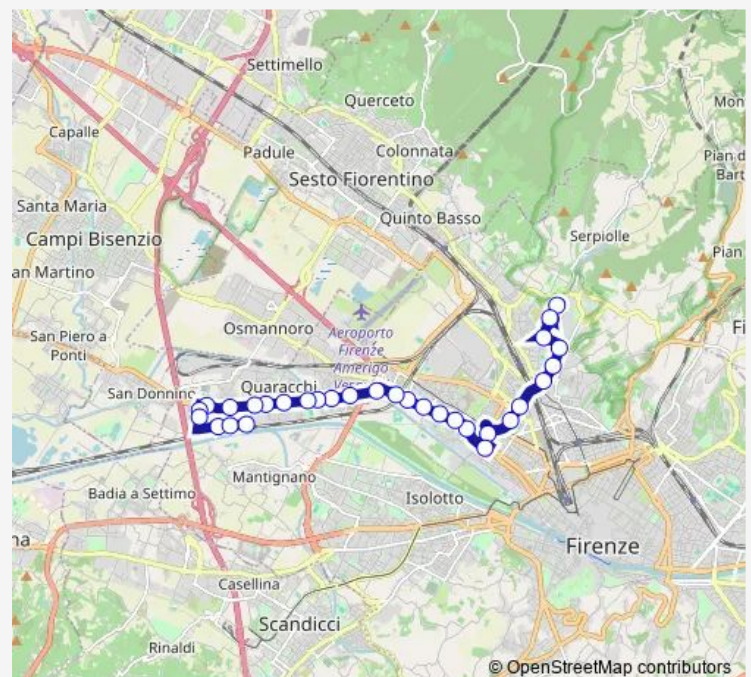

Thursday 05:18-23:30

Friday 05:18-23:30

Saturday 05:18-23:30

Sunday 05:54-23:30

Route info

Direction: Piagge Fs

Stops: 29

Trip Duration: 0 hour 34 min

56 — Le Piagge Fs - Via Niccolò Da Tolentino

BusMaps

Mariti Da Empoli

Mariti Della Valle

Morgagni Cocchi

Alderotti Grocco

C.T.O. T1 Careggi

Caccini Careggi

Route info

Direction: Niccolo' Da Tolentino

Stops: 32

Trip Duration: 0 hour 40 min

Pistoiese Brozzi

Pistoiese San Martino

Campania Basilicata

Campania Calabria