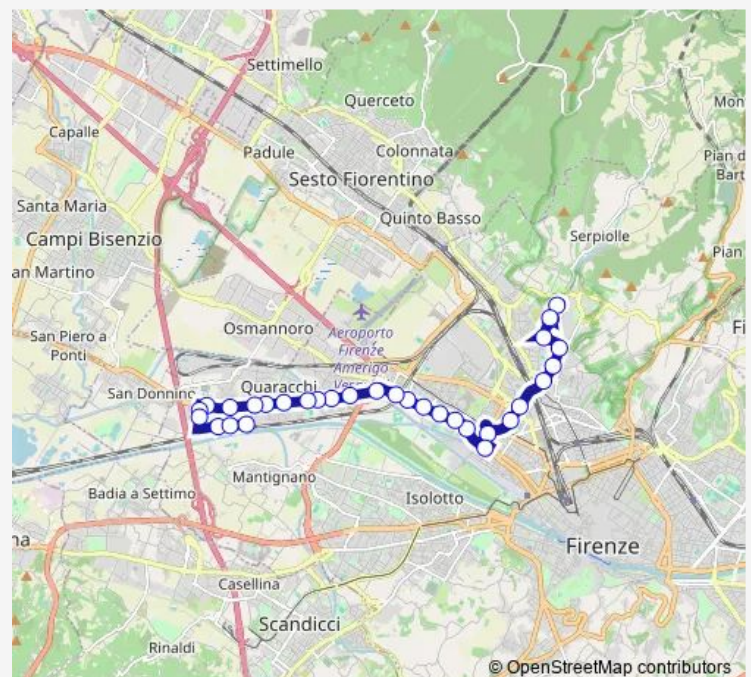

Thursday 05:18-23:30

Friday 05:18-23:30

Saturday 05:18-23:30

Sunday 05:54-23:30

Route info

Direction: Piagge Fs

Stops: 29

Trip Duration: 0 hour 35 min

56 — Le Piagge Fs - Via Niccolò Da Tolentino

Mariti Da Empoli

Mariti Della Valle

Morgagni Cocchi

Alderotti Grocco

C.T.O. T1 Careggi

Caccini Careggi

Gore

Monday 05:41-24:00

Tuesday 05:41-24:00

Wednesday 05:41-24:00

Thursday 05:41-24:00

Friday 05:41-24:00

Saturday 05:41-24:00

Sunday 05:42-24:00

Route info

Direction: Niccolo' Da Tolentino

Stops: 32

Trip Duration: 0 hour 38 min

Pistoiese Brozzi

Pistoiese San Martino

Campania Basilicata

Campania Calabria

Lazio Nave Di Brozzi