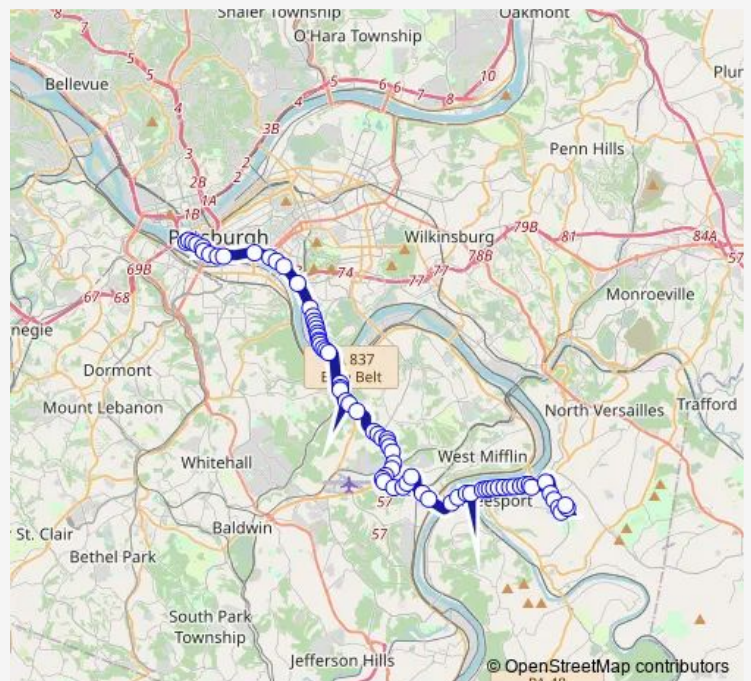

### Route schedule

Blvd OF Allies + Stanwix St — Broadway AVE + RED LOT NS (Crosswalk)

Monday 05:50-00:05<sup>+1</sup>

Tuesday 05:50-00:05<sup>+1</sup>

Wednesday 05:50-00:05<sup>+1</sup>

Thursday 05:50-00:05<sup>+1</sup>

### Route info

Direction: Blvd OF Allies + Stanwix St

Stops: 74

Trip Duration: 1 hour 1 min

56 — Lincoln Place

BusMaps

Second AVE + Winston

Second AVE + Mansion