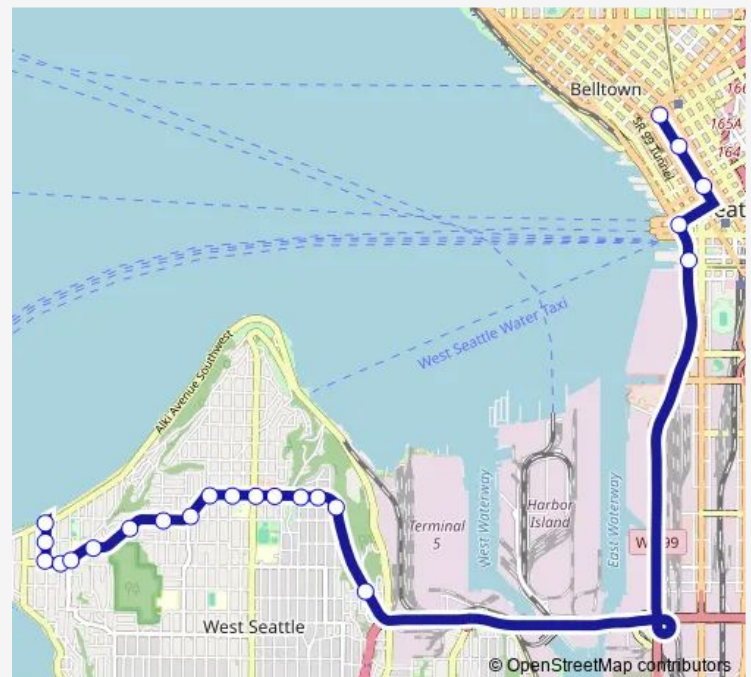

### Direction

Alki Ave SW & 61st Ave Sw — 3rd Ave & Pine St

22 stops

[Open route schedule](#)

Alki Ave SW & 61st Ave Sw

61st Ave SW & SW Stevens St

61st Ave SW & SW Admiral Way

SW Admiral Way & 60th Ave Sw

### Route schedule

Alki Ave SW & 61st Ave Sw — 3rd Ave & Pine St

Monday 05:53-09:08

Tuesday 05:53-09:08

Wednesday —

Thursday 05:53-09:08

Friday 05:53-09:08

Saturday —

### Route info

Direction: Alki Ave SW & 61st Ave Sw

Stops: 22

Trip Duration: 0 hour 30 min

56

BusMaps

**Direction**

3rd Ave &amp; Bell St — Alki Ave SW &amp; 61st Ave Sw

21 stops

[Open route schedule](#)

3rd Ave &amp; Bell St

3rd Ave &amp; Virginia St

3rd Ave &amp; Pike St

3rd Ave &amp; Seneca St

3rd Ave &amp; Columbia St

Columbia St &amp; Alaskan Way