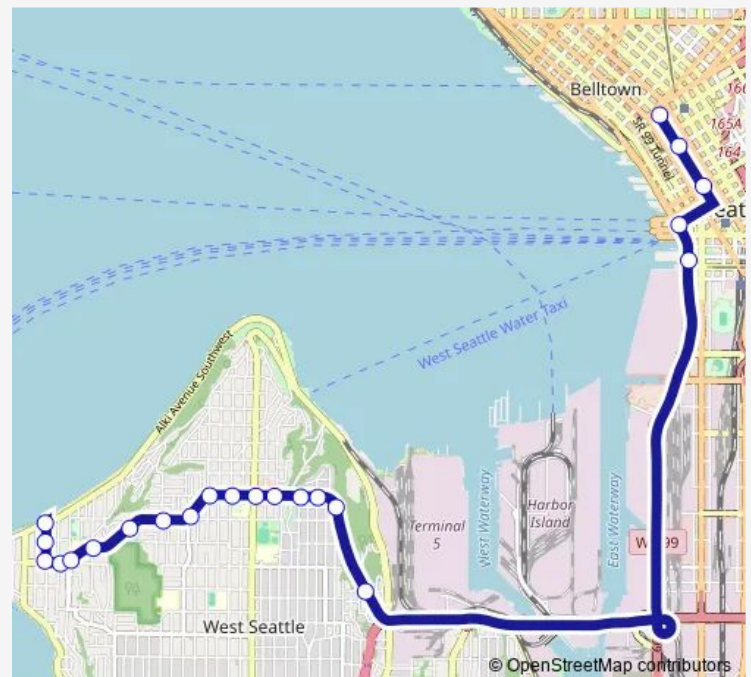

### Direction

Alki Ave SW & 61st Ave Sw — 3rd Ave & Pine St

22 stops

[Open route schedule](#)

Alki Ave SW & 61st Ave Sw

61st Ave SW & SW Stevens St

61st Ave SW & SW Admiral Way

SW Admiral Way & 60th Ave Sw

### Route schedule

Alki Ave SW & 61st Ave Sw — 3rd Ave & Pine St

Monday 05:53-09:08

Tuesday 05:53-09:08

Wednesday —

Thursday 05:53-09:08

Friday 05:53-09:08

Saturday —

### Route info

Direction: Alki Ave SW & 61st Ave Sw

Stops: 22

Trip Duration: 0 hour 33 min

56

BusMaps

**Direction**

3rd Ave &amp; Bell St — Alki Ave SW &amp; 61st Ave Sw

21 stops

[Open route schedule](#)

3rd Ave &amp; Bell St

3rd Ave &amp; Virginia St

3rd Ave &amp; Pike St

3rd Ave &amp; Seneca St

3rd Ave &amp; Columbia St

Columbia St &amp; Alaskan Way