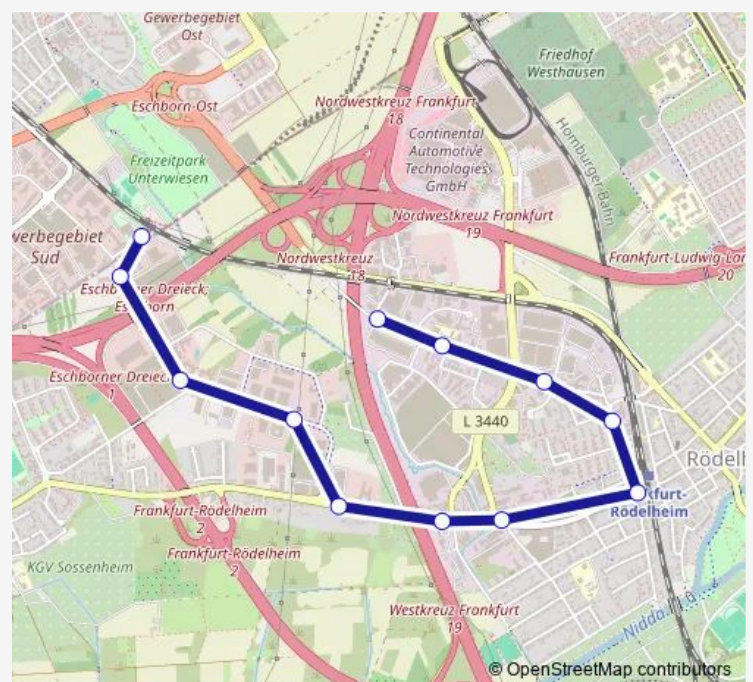

Frankfurt (Main) Adolph-Prior-Straße

Frankfurt (Main) Heinrich-Hopf-Straße

Frankfurt (Main) Wilhelm-Fay-Straße

Frankfurt (Main) Gaugrafenstraße

Frankfurt (Main) In der Au

Frankfurt (Main) Rödelheim Bahnhof

Frankfurt (Main) Kirschbaumweg

Frankfurt (Main) Wolf-Heidenheim-Straße

Frankfurt (Main) Graf-Vollrath-Weg

Frankfurt (Main) Eschborner Landstraße West

Route schedule

Eschborn Südbahnhof — Frankfurt (Main) Eschborner Landstraße West

Monday	05:58-19:58
Tuesday	05:58-19:58
Wednesday	05:58-19:58
Thursday	05:58-19:58
Friday	05:58-19:58
Saturday	—
Sunday	—

Route info

Direction: Eschborn Südbahnhof

Stops: 12

Trip Duration: 0 hour 16 min

Direction

Frankfurt (Main) Eschborner Landstraße West — Eschborn Südbahnhof

12 stops

[Open route schedule](#)

Frankfurt (Main) Eschborner Landstraße West

Frankfurt (Main) Graf-Vollrath-Weg

Frankfurt (Main) Wolf-Heidenheim-Straße