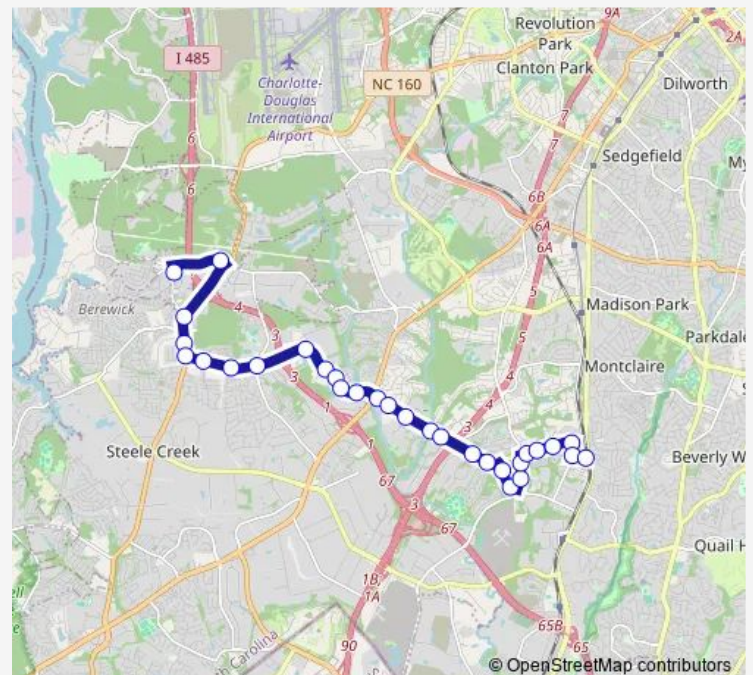

Arrowood Rd & Arrowpoint Blvd

Arrowood Rd & Southern Pine Blvd

Arrowood Rd & Forrest Point Blvd

Arrowood Rd & Windsong Dr

Hebron St & W. Arrowood Rd

Route schedule

Outlets Bv & Designer Dr — Arrowood Station

Monday 06:46-00:18⁺¹

Tuesday 06:46-00:18⁺¹

Wednesday 06:46-00:18⁺¹

Thursday 06:46-00:18⁺¹

Friday 06:46-00:18⁺¹

Saturday 06:46-23:36

Sunday 06:54-23:39

Route info

Direction: Outlets Bv & Designer Dr

Stops: 30

Trip Duration: 0 hour 25 min

■ 56 — Arrowood

BusMaps

Hebron St & Nations Ford Rd

Nations Ford Rd & Old Hebron Rd

Nations Ford Rd & Arrowood Rd

Sunday 06:17-23:44

Route info

Direction: Arrowood Station

Stops: 31

Trip Duration: 0 hour 31 min

Steele Creek Rd & Riverdale Dr

Steele Creek Rd & Dixie River Rd

Dixie River Rd & Steele Creek Rd