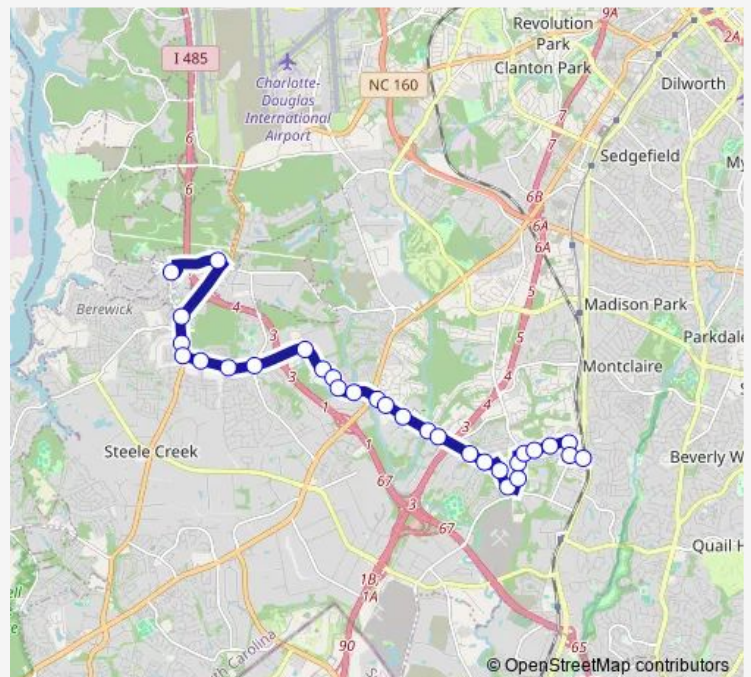

Arrowood Rd & Arrowpoint Blvd

Arrowood Rd & Southern Pine Blvd

Arrowood Rd & Forrest Point Blvd

Arrowood Rd & Windsong Dr

Hebron St & W. Arrowood Rd

Route schedule

Outlets Bv & Designer Dr — Arrowood Station

Monday 06:46-00:18⁺¹

Tuesday 06:46-00:18⁺¹

Wednesday 06:46-00:18⁺¹

Thursday 06:46-00:18⁺¹

Friday 06:46-00:18⁺¹

Saturday 06:46-23:36

Sunday 06:54-23:39

Route info

Direction: Outlets Bv & Designer Dr

Stops: 30

Trip Duration: 0 hour 24 min

■ 56 — Arrowood

BusMaps

Hebron St & Nations Ford Rd

Nations Ford Rd & Old Hebron Rd

Nations Ford Rd & Arrowood Rd

Wednesday 06:19-00:47⁺¹

Thursday 06:19-00:47⁺¹

Friday 06:19-00:47⁺¹

Saturday 06:19-00:47⁺¹

Sunday 06:17-23:44

Route info

Direction: Arrowood Station

Stops: 31