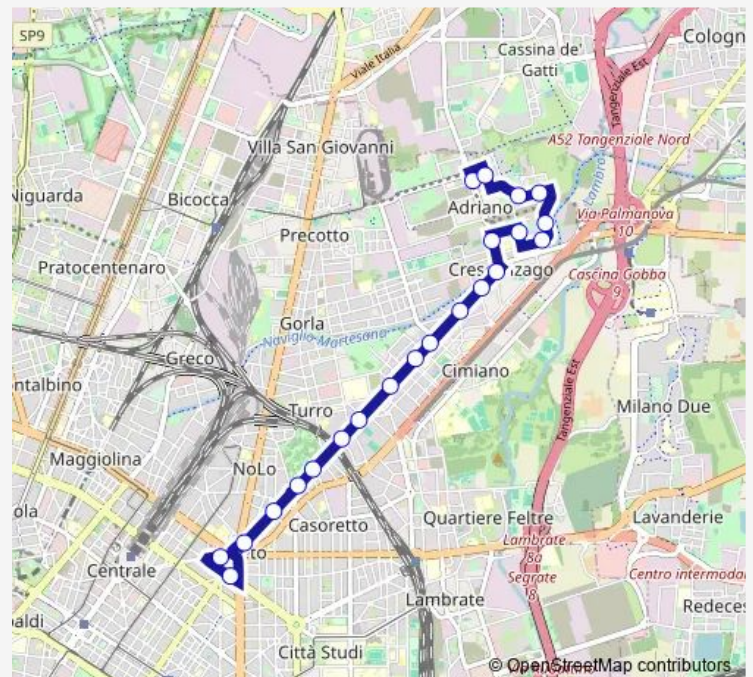

### Route schedule

loreto m1 m2 — crescenzago m2

Monday	05:53-01:34 <sup>+1</sup>
Tuesday	05:55-01:34 <sup>+1</sup>
Wednesday	05:55-01:34 <sup>+1</sup>
Thursday	05:53-01:34 <sup>+1</sup>
Friday	05:53-01:34 <sup>+1</sup>
Saturday	05:53-01:34 <sup>+1</sup>
Sunday	05:55-01:34 <sup>+1</sup>

### Route info

Direction: loreto m1 m2

Stops: 20

Trip Duration: 0 hour 27 min

■ 56 — q.re adriano - loreto

## Direction

q.re adriano — loreto m1 m2

22 stops

[Open route schedule](#)

q.re adriano

via la malfa

via saragat via trasimeno

via trasimeno via s. mamete

## Route info

Direction: q.re adriano

Stops: 22

Trip Duration: 0 hour 25 min