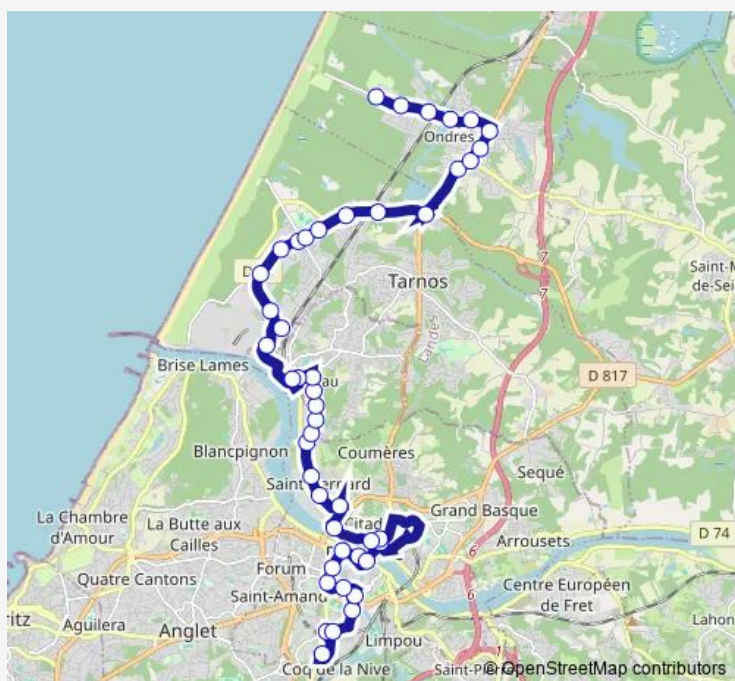

### Route schedule

Dous Maynadyes — Marrac-Largenté

Monday 06:45-07:39

Tuesday 06:45-07:39

Wednesday —

Thursday 06:45-07:39

Friday 06:45-07:39

Saturday 06:45-07:39

### Route info

Direction: Dous Maynadyes

Stops: 39

Trip Duration: 1 hour 6 min

56 — Bayonne Marrac Largenté - Gare de Bayonne Parvis - Ondres Dous Maynadyes

Bramarie

Duprat

Pont St-Bernard