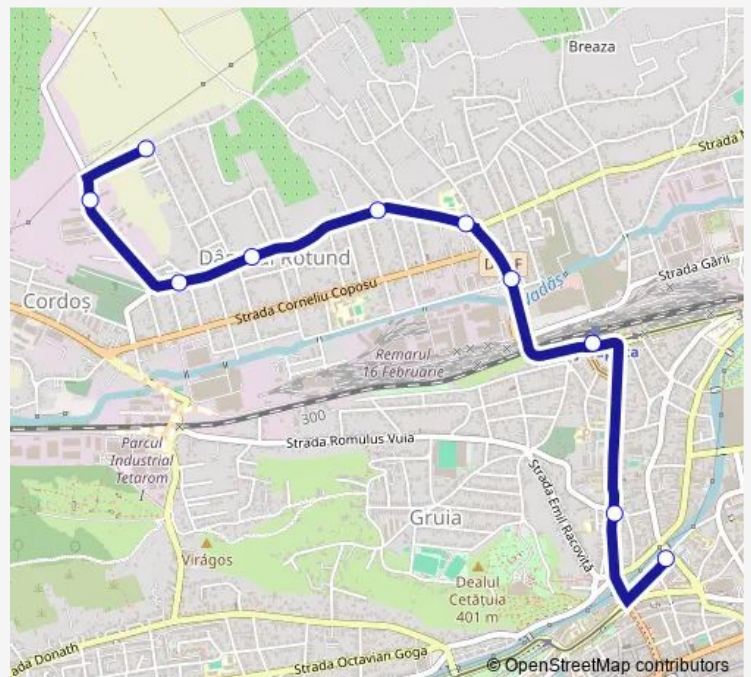

**Route schedule**

Pod Traian — Gheorghe Sion Vest

Monday	06:15-22:15
Tuesday	06:15-22:15
Wednesday	06:15-22:15
Thursday	06:15-22:15
Friday	06:15-22:15
Saturday	—
Sunday	—

**Route info**

Direction: Pod Traian

Stops: 10

Trip Duration: 0 hour 16 min

56 — P-ta Mihai Viteazu- Dambu Rotund

## Direction

Gheorghe Sion Vest — Pod Traian

9 stops

[Open route schedule](#)

Gheorghe Sion Vest

Gheorghe Sion Est

Spicului Nord

Spicului Sud

## Route schedule

Gheorghe Sion Vest — Pod Traian

Monday	06:30-22:30
Tuesday	06:30-22:30
Wednesday	06:30-22:30
Thursday	06:30-22:30
Friday	06:30-22:30
Saturday	—
Sunday	—