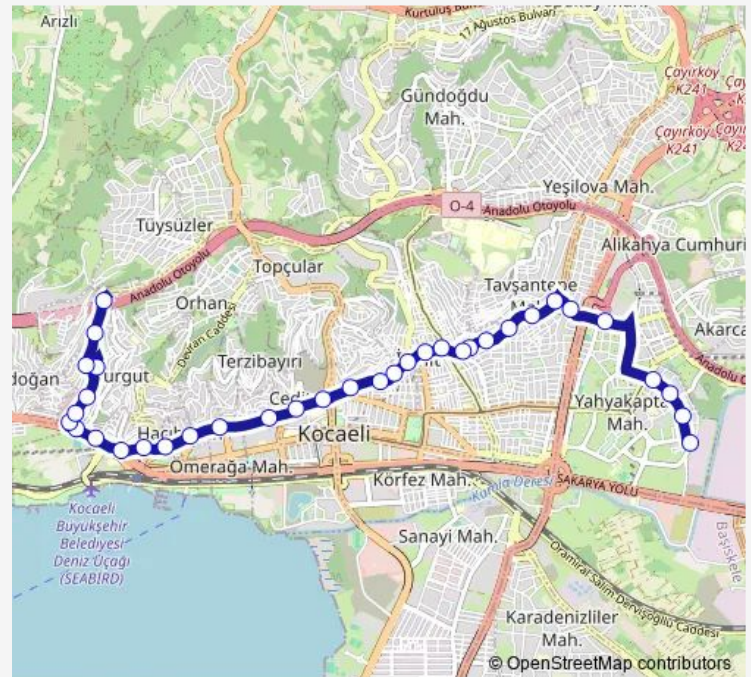

Thursday 06:50-22:40

Friday 06:50-22:40

Saturday 07:00-22:40

Sunday 07:00-22:40

Route info

Direction: Miralay Mümtaz 1

Stops: 41

Trip Duration: 0 hour 27 min

■ 56 — Gültepe-Yahya Kaptan

BusMaps

© OpenStreetMap contributors

Kocaeli Devlet Hastanesi

Santral

M.A.P. Bađdat Caddesi 1

Bađdat 2

Dođukıřla

Wednesday 07:10-23:40

Thursday 07:10-23:40

Friday 07:10-23:40

Saturday 07:10-23:40

Sunday 07:20-23:40

Route info

Direction: Yahya Kaptan Depolama Alanı

Stops: 35