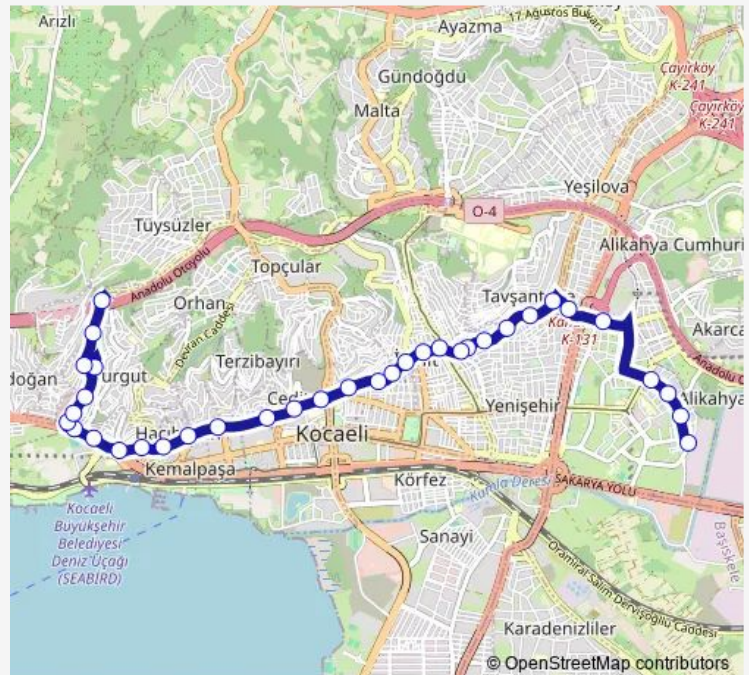

Thursday 06:50-22:40

Friday 06:50-22:40

Saturday 07:00-22:40

Sunday 07:00-22:40

Route info

Direction: Miralay Mümtaz 1

Stops: 41

Trip Duration: 0 hour 27 min

■ 56 — Gültepe-Yahya Kaptan

BusMaps

Kocaeli Devlet Hastanesi

Santral

M.A.P. Bađdat Caddesi 1

Bađdat 2

Dođukıřla

Çakar Sokak

Thursday 07:10-23:40

Friday 07:10-23:40

Saturday 07:10-23:40

Sunday 07:20-23:40

Route info

Direction: Yahya Kaptan Depolama Alanı

Stops: 35

Trip Duration: 0 hour 20 min