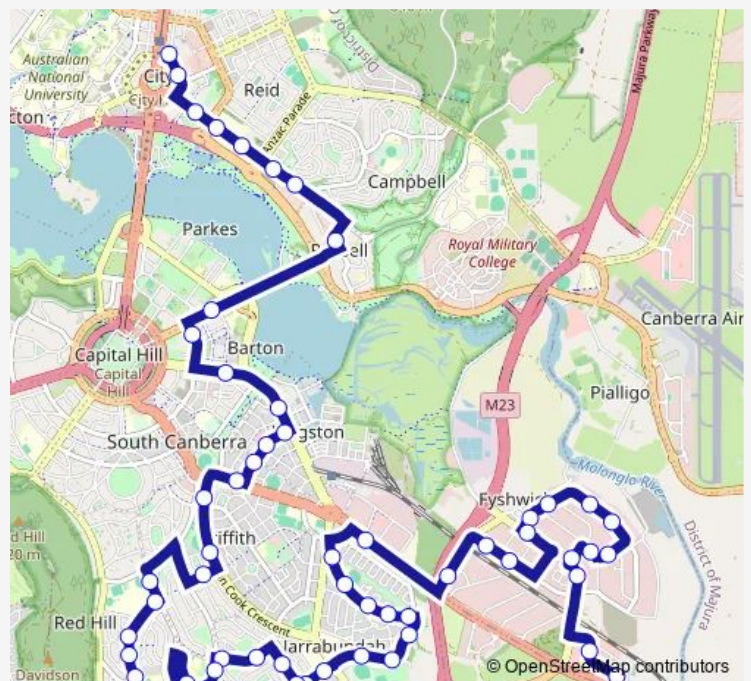

### Route schedule

Narrabundah Terminus Matina St — City Interchange Plt  
11 Arrivals

Monday 21:10-22:10

Tuesday 21:10-22:10

Wednesday 21:10-22:10

Thursday 21:10-22:10

Friday 21:10-22:10

Saturday 20:49-22:49

### Route info

Direction: Narrabundah Terminus Matina St

Stops: 42

Trip Duration: 0 hour 39 min

56 — Fyshwick to City via Red Hill & Kingston

Canberra Senior Grammar School Golden Gr

Monaro Cr before Flinders Way