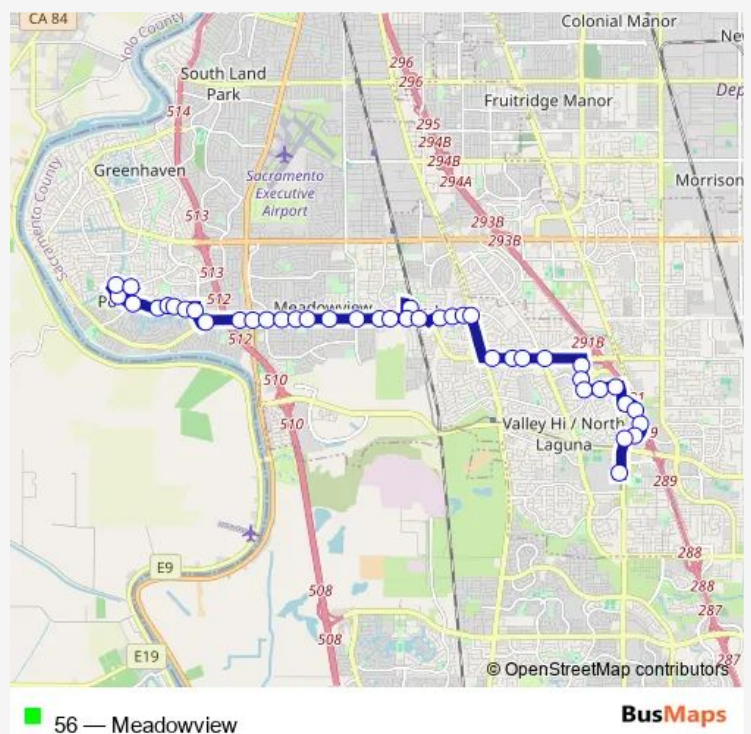

Mack RD & LA Mancha WAY (Wb)

Mack RD & Center Pkwy (Wb)

Mack RD & Summersdale DR (Wb)

Mack RD & Franklin Blvd (Wb)

Franklin Blvd & Boyce DR (Nb)

Franklin Blvd & Brookfield DR (Nb)

Brookfield DR & Franklin Blvd (Wb)

Brookfield DR & Meadowstone (Wb)

Brookfield DR & Teak WAY (Wb)

Meadowview RD & Branchwood WAY (Wb)

Meadowview RD & Meadowview LRT (Nb)

Meadowview RD & Detroit Blvd (Wb)

### Route schedule

Cosumnes Light Rail Station & Bus Bay 1 (Nb) — Rush River DR & Windbridge DR (Wb)

Monday	06:00-22:00
Tuesday	06:00-22:00
Wednesday	06:00-22:00
Thursday	06:00-22:00
Friday	06:00-22:00
Saturday	08:24-21:54
Sunday	07:33-20:03

### Route info

Direction: Cosumnes Light Rail Station & Bus Bay 1 (Nb)

Stops: 35

Trip Duration: 0 hour 38 min

Meadowview RD & 29th ST (Wb)

Meadowview RD & Coral Gables CT (Wb)

Meadowview RD & 24th ST (Wb)

Meadowview RD & Tamoshanter WAY (Wb)