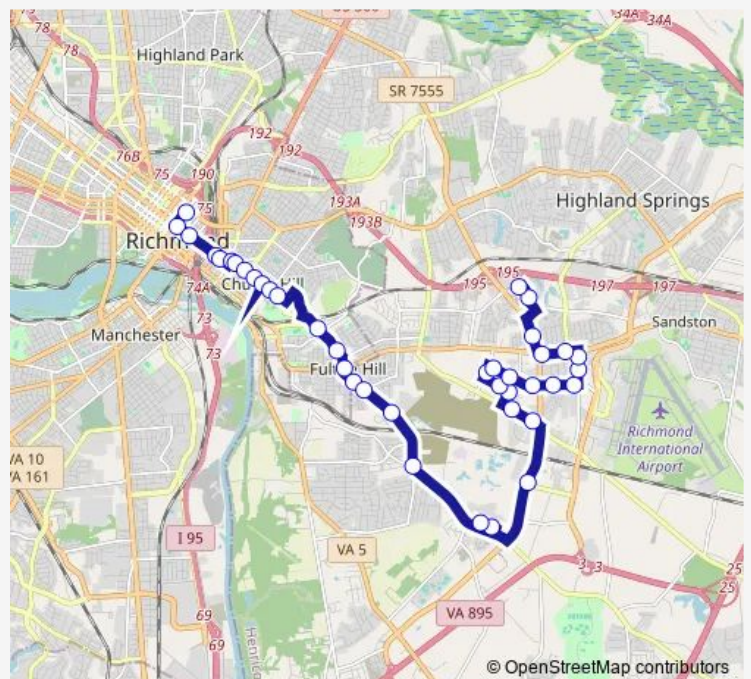

Fareva Parking Lot West

**Route schedule**

Transfer Station BAY B — White OAK Village + Office Max

Monday 06:00-07:25

Tuesday 06:00-07:25

Wednesday 06:00-07:25

Thursday 06:00-07:25

Friday 06:00-07:25

Saturday —

Sunday —

**Route info**

Direction: Transfer Station BAY B

Stops: 39

Trip Duration: 0 hour 45 min

56 — South Laburnum

Laburnum + Seven Hills

## Route info

Direction: Transfer Station BAY B

Stops: 21

Trip Duration: 0 hour 39 min

## Route info

Direction: White OAK Village + Office Max

Stops: 25

Trip Duration: 0 hour 35 min