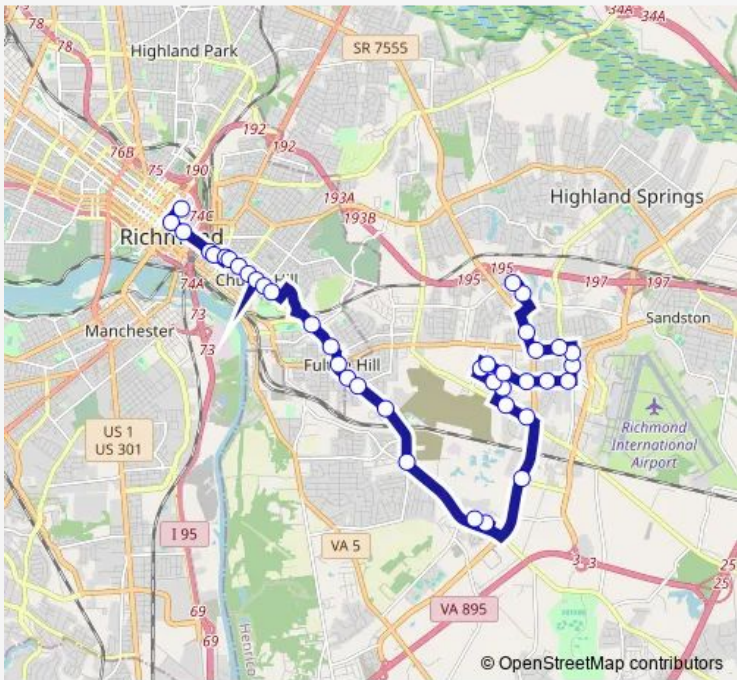

# Bus 56 South Laburnum

[Go to website](#)

**Direction**  
 Transfer Station BAY B — White OAK Village + Office Max  
 39 stops  
[Open route schedule](#)

- Transfer Station BAY B
- Broad + 9th
- Broad + 11th
- Broad + 18th
- Broad + 19th
- 21st & Broad
- Marshall + 22nd
- Marshall + 24th
- Marshall + 27th
- Marshall + 29th
- Marshall + 31st
- Marshall + 33rd
- Government + 1334
- Government & Rawlings
- Parker + Williamsburg
- Darbytown + Henrico Arms
- Darbytown + Shirelydale
- Darbytown + Lousia
- Darbytown & Bickerstaff
- Fareva Parking Lot East
- Fareva Parking Lot West

Route schedule  
 Transfer Station BAY B — White OAK Village + Office Max

Monday	06:00-07:25
Tuesday	06:00-07:25
Wednesday	06:00-07:25
Thursday	06:00-07:25
Friday	06:00-07:25
Saturday	—
Sunday	—

Route info  
 Direction: Transfer Station BAY B  
 Stops: 39  
 Trip Duration: 0 hour 45 min

## Route info

Direction: White OAK Village + Office Max

Stops: 25

Trip Duration: 0 hour 35 min

**Direction**

Transfer Station BAY B — White OAK Village + Office Max

21 stops

[Open route schedule](#)

## Route info

Direction: Transfer Station BAY B

Stops: 21

Trip Duration: 0 hour 39 min