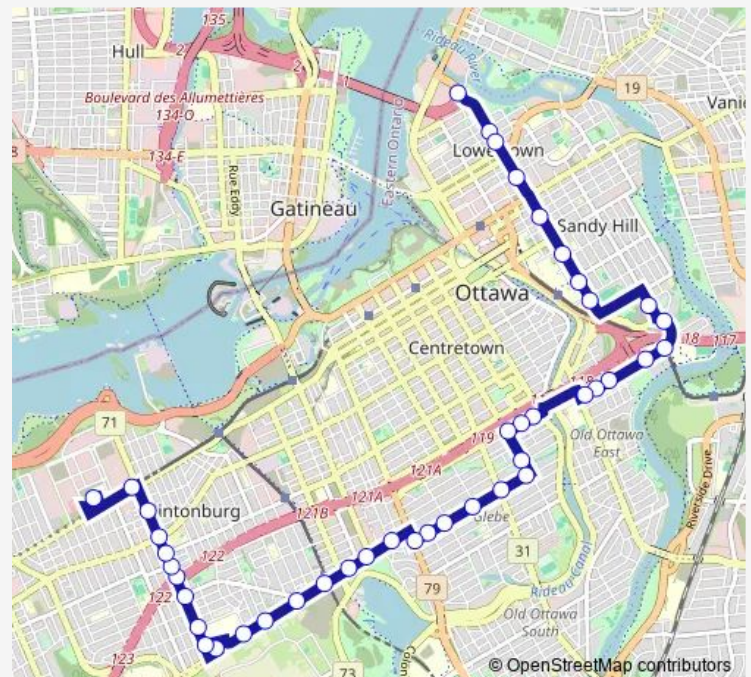

Inglewood / Macfarlane

Route schedule

Tunney'S Pasture E — Inglewood / Macfarlane

Monday	06:29-01:05 ⁺¹
Tuesday	06:29-01:05 ⁺¹
Wednesday	06:29-01:05 ⁺¹
Thursday	06:29-01:05 ⁺¹
Friday	06:29-01:05 ⁺¹
Saturday	07:00-00:55 ⁺¹
Sunday	07:14-23:44

Route info

Direction: Tunney'S Pasture E

Stops: 11

Trip Duration: 0 hour 12 min

Direction

King Edward / Union — Tunney'S Pasture E

45 stops

[Open route schedule](#)

Route info

Direction: King Edward / Union

Stops: 45

Trip Duration: 0 hour 48 min

First / Chrysler

First / Bronson

Carling / Bell

Carling / Booth

Thursday 11:35-13:35

Friday 11:35-13:35

Saturday —

Sunday —

Route info

Direction: Hazel / Deschatelets

Stops: 19

Trip Duration: 0 hour 18 min