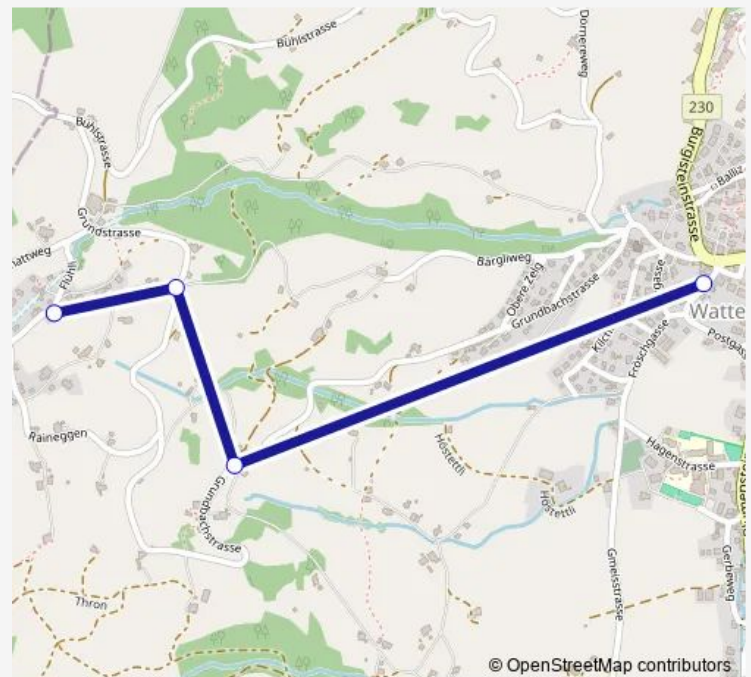

### Direction

Wattenwil, Postgasse — Wattenwil, Grundbach

4 stops

[Open route schedule](#)

Wattenwil, Postgasse

Wattenwil, Hof

Wattenwil, Alpenblick

Wattenwil, Grundbach

### Route schedule

Wattenwil, Postgasse — Wattenwil, Grundbach

Monday 12:09-16:37

Tuesday 12:09-16:37

Wednesday 12:09-16:37

Thursday 12:09-16:37

Friday 12:09-16:37

Saturday —

### Route info

Direction: Wattenwil, Postgasse

Stops: 4

Trip Duration: 0 hour 8 min

## Route info

Direction: Wattenwil, Grundbach

Stops: 4

Trip Duration: 0 hour 6 min