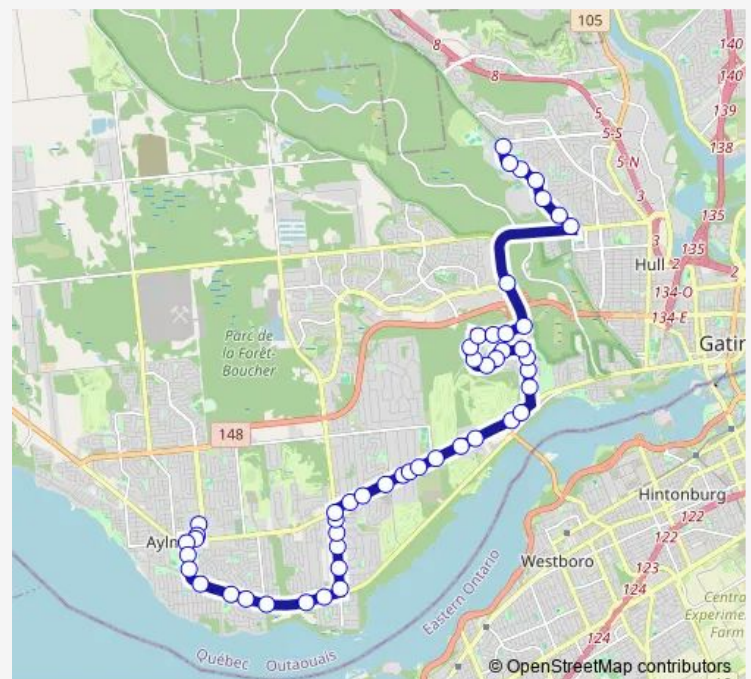

Tuesday 12:05-18:05

Wednesday 12:05-18:05

Thursday 12:05-18:05

Friday 12:05-18:05

Saturday —

Sunday —

Route info

Direction: Cegep Gabrielle-ROY -Détour

Stops: 46

Trip Duration: 0 hour 44 min

56 — Gal.Aylmer/DES Trembles/Cégep

chemin d'Aylmer/d'Augusta

chemin d'Aylmer/Chaudière

chemin d'Aylmer/Allen

chemin d'Aylmer/Atholl Doune

chemin d'Aylmer/d'Amour

Route schedule

Wilfrid-Lavigne/Principale — Cegep Gabrielle-ROY -Dé-tour

Monday 06:23-11:58

Tuesday 06:23-11:58

Wednesday 06:23-11:58

Thursday 06:23-11:58

Friday 06:23-11:58

Saturday —

Sunday —

Route info

Direction: Wilfrid-Lavigne/Principale

Stops: 50

Trip Duration: 0 hour 52 min

chemin d'Aylmer/Allen

chemin d'Aylmer/Chaudière

chemin d'Aylmer/d'Augusta