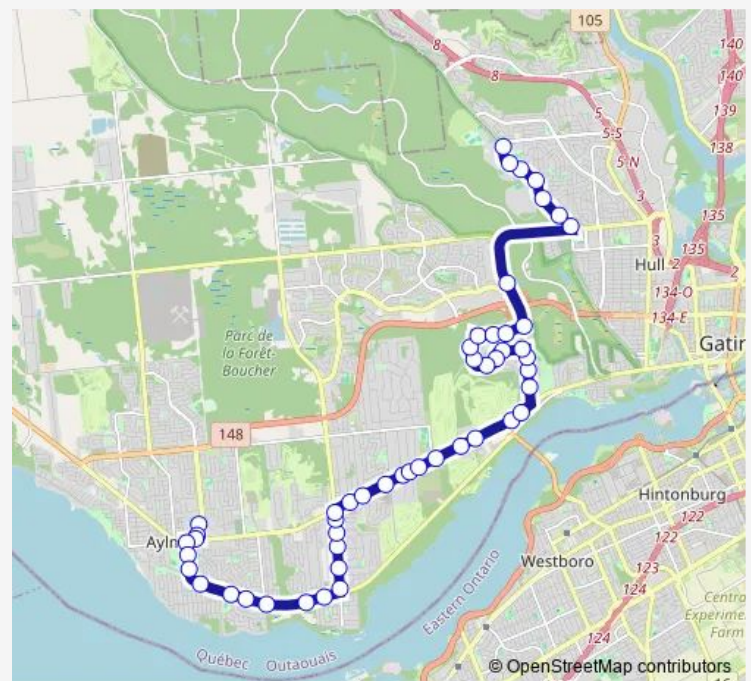

Tuesday 12:05-18:05

Wednesday 12:05-18:05

Thursday 12:05-18:05

Friday 12:05-18:05

Saturday —

Sunday —

Route info

Direction: Cegep Gabrielle-ROY -Détour

Stops: 46

Trip Duration: 0 hour 46 min

■ 56 — Gal.Aylmer/DES Trembles/Cégep

chemin d'Aylmer/d'Augusta

chemin d'Aylmer/Chaudière

chemin d'Aylmer/Allen

chemin d'Aylmer/Atholl Doune

chemin d'Aylmer/d'Amour

Route schedule

Wilfrid-Lavigne/Principale — Cegep Gabrielle-ROY -Dé-tour

Monday 06:23-11:58

Tuesday 06:23-11:58

Wednesday 06:23-11:58

Thursday 06:23-11:58

Friday 06:23-11:58

Saturday —

Sunday —

Route info

Direction: Wilfrid-Lavigne/Principale

Stops: 50

Trip Duration: 0 hour 52 min

chemin d'Aylmer/Allen

chemin d'Aylmer/Chaudière

chemin d'Aylmer/d'Augusta