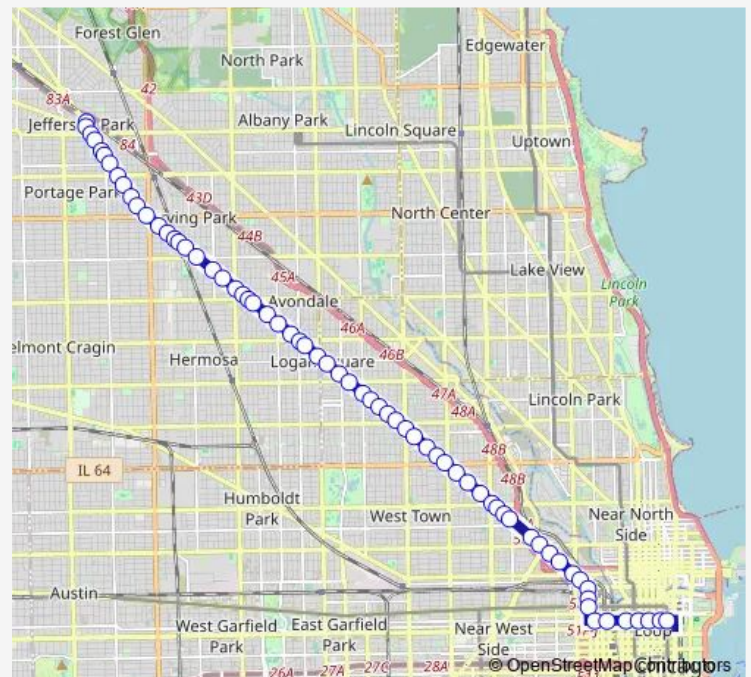

### Route schedule

Jefferson Park Transit Center — Washington & Wabash

Monday 04:20-21:40

Tuesday 04:20-21:40

Wednesday 04:20-21:40

Thursday 04:20-21:40

Friday 04:20-21:40

Saturday 04:20-21:40

### Route info

Direction: Jefferson Park Transit Center

Stops: 66

Trip Duration: 1 hour 13 min

56 — Milwaukee

Milwaukee & Springfield

Milwaukee & Belmont

Milwaukee & Davlin