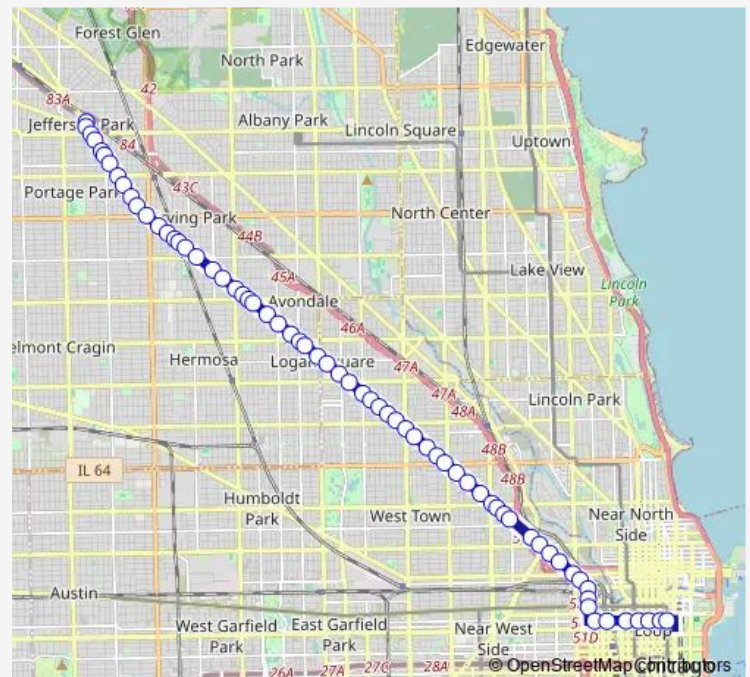

Thursday 04:20-21:40

Friday 04:20-21:40

Saturday 04:20-21:40

Sunday 04:20-21:40

Route info

Direction: Jefferson Park Transit Center

Stops: 66

Trip Duration: 1 hour 1 min

56 — Milwaukee

Milwaukee & Springfield

Milwaukee & Belmont

Milwaukee & Davlin

Milwaukee & Lawndale

Milwaukee & Central Park

Milwaukee & Wolfram

Milwaukee & Diversey/Kimball

64 stops

[Open route schedule](#)

Madison & Wabash

Madison & Dearborn/State

Madison & LaSalle

Madison & Franklin

Madison & Clinton

Jefferson & Washington

Thursday 05:13-22:42

Friday 05:13-22:42

Saturday 05:08-22:44

Sunday 05:09-22:34

Route info

Direction: Madison & Wabash

Stops: 64

Trip Duration: 1 hour 7 min