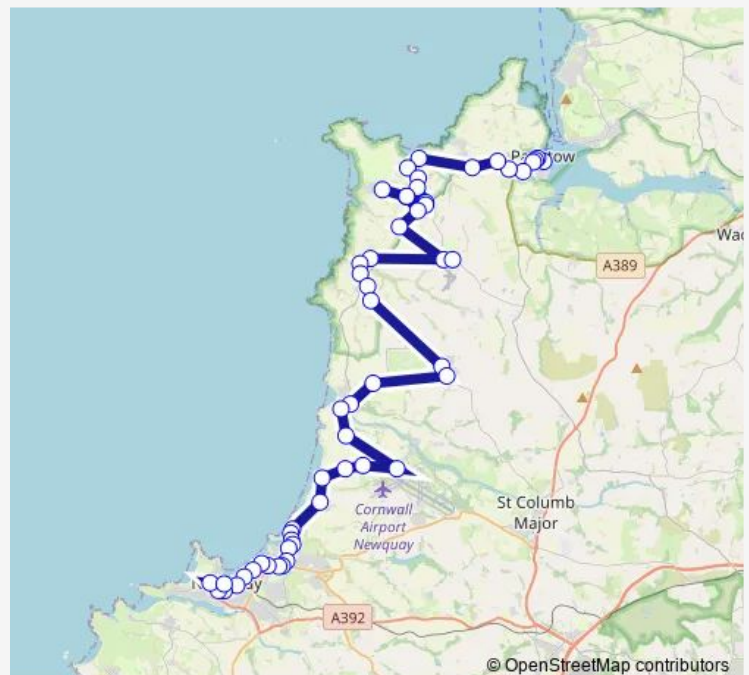

### Route info

Direction: Bus Station

Stops: 51

Trip Duration: 1 hour 35 min

■ 56 — Newquay - St Eval - Padstow

Pitch and Putt

Tredragon Road

Merlin Golf Course