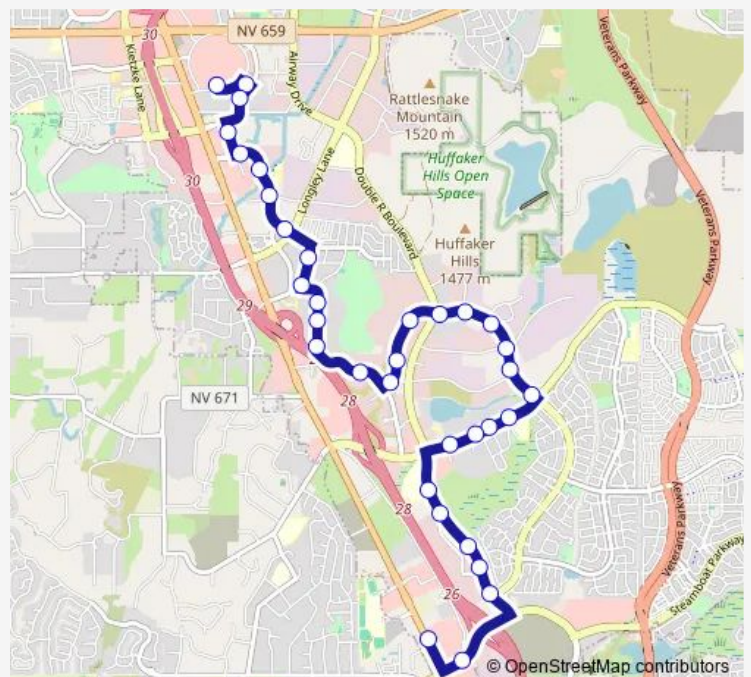

Route schedule

S Virginia Street and Damonte Ranch Parkway — RTC Transfer Center and Meadowood Mall

Monday	16:57
Tuesday	16:57
Wednesday	16:57
Thursday	16:57
Friday	16:57
Saturday	—
Sunday	18:24

Route info

Direction: S Virginia Street and Damonte Ranch Parkway

Stops: 29

Trip Duration: 0 hour 21 min

56 — South Meadows / Damonte Ranch

Bluestone Drive and East Huffaker Lane

Colbert Drive and Longley Lane

Sierra Center Parkway and Maestro Drive

Sierra Center Parkway at Intuit Entrance

Campus Way and Neil Road

Neil Road and Delucchi Lane

Neil Lane and Neil Road

RTC Transfer Center and Meadowood Mall

Direction

RTC Transfer Center and Meadowood Mall — S Virginia Street and Damonte Ranch Parkway

Sunday 07:23-17:24

Route info

Direction: S Virginia Street and Damonte Ranch Parkway

Stops: 29

Trip Duration: 0 hour 24 min

Sierra Center Parkway at Intuit Entrance

Campus Way and Neil Road

Neil Road and Delucchi Lane