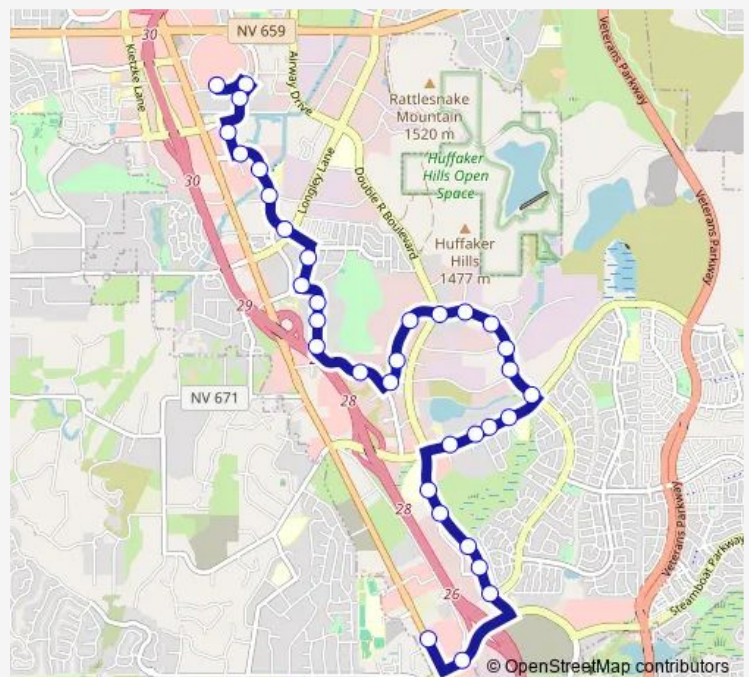

Route schedule

S Virginia Street and Damonte Ranch Parkway — RTC Transfer Center and Meadowood Mall

Monday	16:57
Tuesday	16:57
Wednesday	16:57
Thursday	16:57
Friday	16:57
Saturday	—
Sunday	18:24

Route info

Direction: S Virginia Street and Damonte Ranch Parkway

Stops: 29

Trip Duration: 0 hour 26 min

56 — South Meadows / Damonte Ranch

Bluestone Drive and East Huffaker Lane

Colbert Drive and Longley Lane

Sierra Center Parkway and Maestro Drive

Sierra Center Parkway at Intuit Entrance

Campus Way and Neil Road

Neil Road and Delucchi Lane

Neil Lane and Neil Road

RTC Transfer Center and Meadowood Mall

Direction

RTC Transfer Center and Meadowood Mall — S Virginia Street and Damonte Ranch Parkway

Sunday 07:23-17:24

Route info

Direction: S Virginia Street and Damonte Ranch Parkway

Stops: 29

Trip Duration: 0 hour 23 min

Sierra Center Parkway at Intuit Entrance

Campus Way and Neil Road

Neil Road and Delucchi Lane