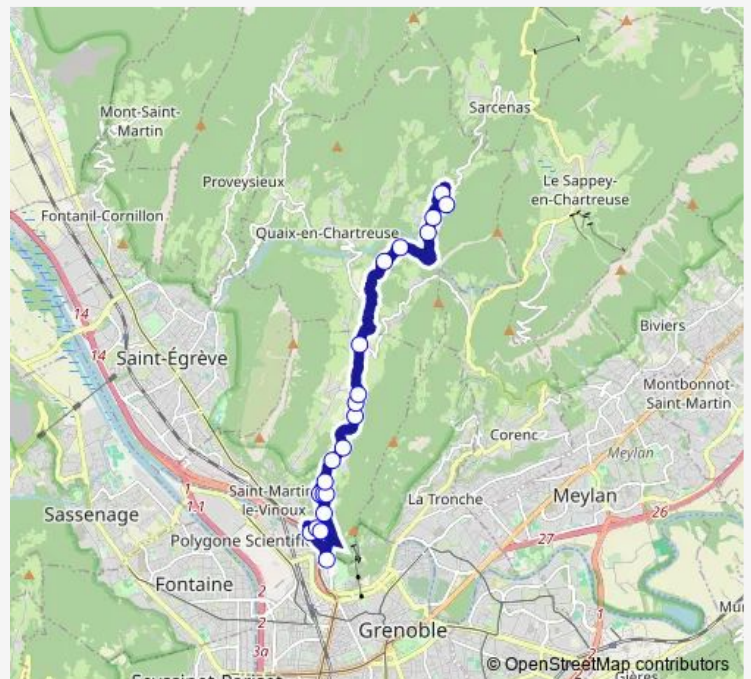

Saint-Martin-le-Vinoux, Mas Caché

Saint-Martin-le-Vinoux, Lachal

Saint-Martin-le-Vinoux, Bas Levetiere

Saint-Martin-le-Vinoux, Levetière

Saint-Martin-le-Vinoux, Col de Clémencières

Route schedule

Saint-Martin-le-Vinoux, Collège Chartreuse — Saint-Martin-le-Vinoux, Col de Clémencières

Monday	07:45-16:45
Tuesday	07:45-16:45
Wednesday	07:45-12:10
Thursday	07:45-16:45
Friday	07:45-16:45
Saturday	—
Sunday	—

Route info

Direction: Saint-Martin-le-Vinoux, Collège Chartreuse

Stops: 16

Trip Duration: 0 hour 25 min

56 — Saint-Martin-LE-Vinoux Col de Clémencières / Grenoble Casamaures - Village

Direction

Grenoble, Casamaures - Village — Quaix-en-Chartreuse, La Cime de Mont-Quaix

21 stops

[Open route schedule](#)

Grenoble, Casamaures - Village

Wednesday 15:40-18:40

Thursday 07:45-18:40

Friday 07:45-18:40

Saturday 07:45-18:40

Sunday —

Route info

Direction: Grenoble, Casamaures - Village

Stops: 21