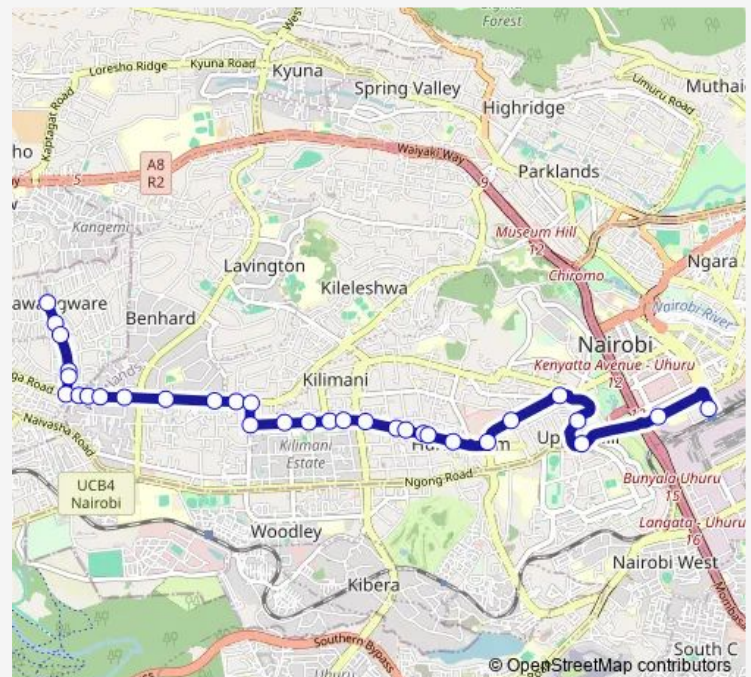

Sohail City

Braeburn School

Rusinga School

Route schedule

Railways — Kanungaga

Monday 06:00

Tuesday 06:00

Wednesday 06:00

Thursday 06:00

Friday 06:00

Saturday 06:00

Sunday 06:00

Route info

Direction: Railways

Stops: 28

Trip Duration: 0 hour 31 min

Tuesday 06:00

Wednesday 06:00

Thursday 06:00

Friday 06:00

Saturday 06:00

Sunday 06:00

Route info

Direction: Kanungaga

Stops: 32

Trip Duration: 0 hour 34 min

Dod

Valley Road Pentecostal

Integrity Centre/Panafric

Community

Nhif

Agip