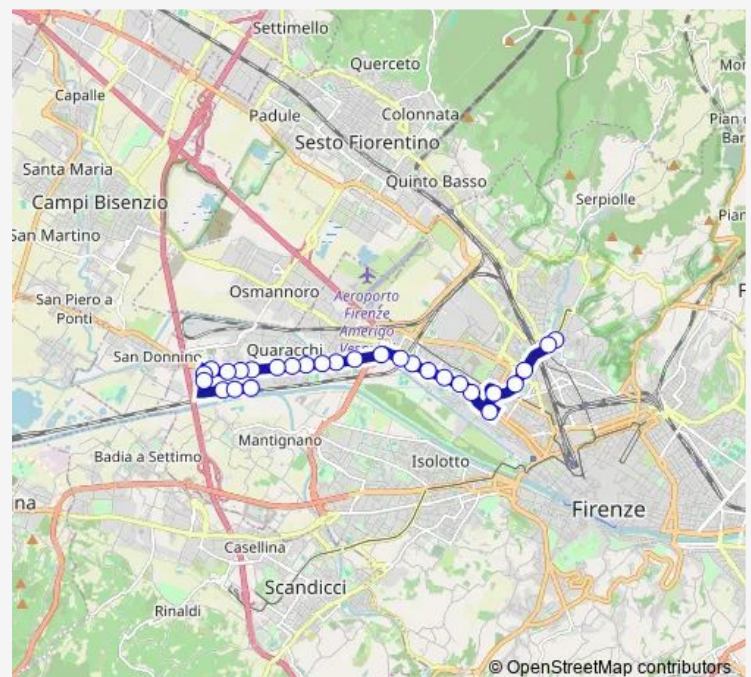

Thursday 05:48-21:20

Friday 05:48-21:20

Saturday 05:48-21:20

Sunday —

Route info

Direction: Careggi Dino Del Garbo

Stops: 28

Trip Duration: 0 hour 30 min

56 — Dalmazia-Le Piagge

Pistoiese 19

San Martino A Brozzi

Campania

Campania 03

Lazio

Lazio 03

Piagge Fs