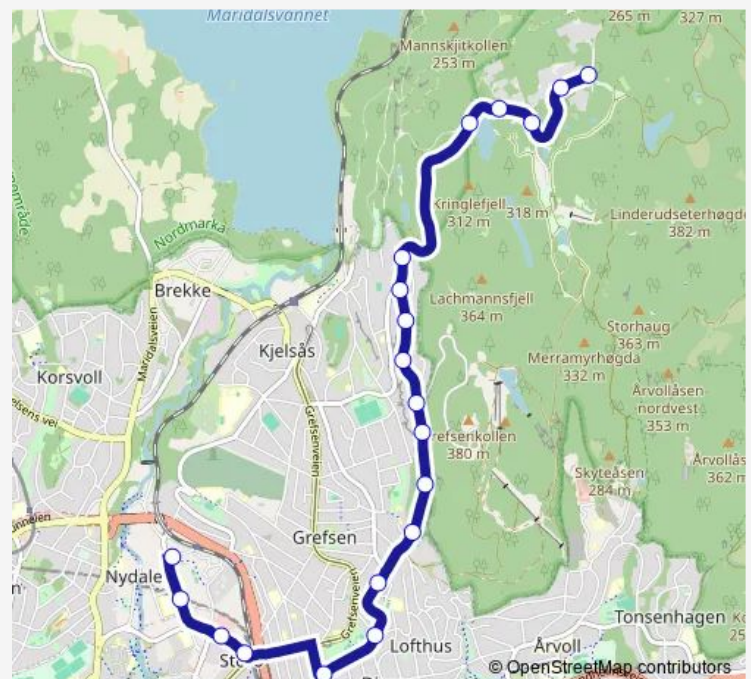

Akebakken

Sanatoriet

Aschehougs vei

Nordre Åsen

Storo

Storo senter

Nydalen T

Tamburveien

### Route schedule

Solemskogen — Tamburveien

Monday	06:00-00:18 <sup>+1</sup>
Tuesday	06:00-00:18 <sup>+1</sup>
Wednesday	06:00-00:18 <sup>+1</sup>
Thursday	06:00-00:18 <sup>+1</sup>
Friday	06:00-00:18 <sup>+1</sup>
Saturday	07:30-00:18 <sup>+1</sup>
Sunday	08:30-00:18 <sup>+1</sup>

### Route info

Direction: Solemskogen

Stops: 20

Trip Duration: 0 hour 18 min

56 — Nydalen - Solemskogen

**Direction**

Tamburveien — Solemskogen

20 stops

[Open route schedule](#)

Tamburveien

Nydalen T

Storo senter

Storo

Nordre Åsen

Aschehougs vei

Sanatoriet