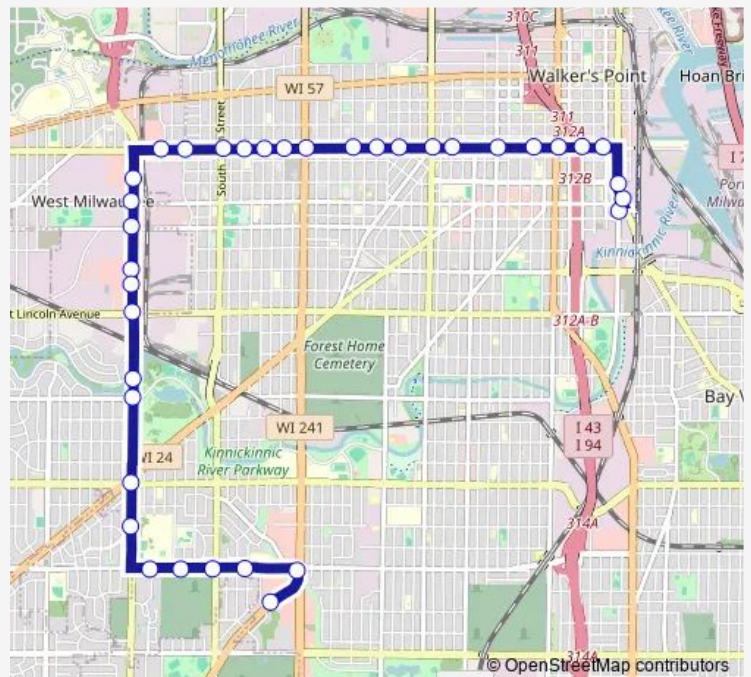

S43-Miller Park WAY & Lincoln

Miller Parkway & 2200 S.

Miller Parkway & 2060 S.

Miller Park WAY & Burnham

Miller Parkway & Mitchell

Miller Parkway & Target

Miller Park WAY & Greenfield

Greenfield & S41

Greenfield & S38

Greenfield & S35

Greenfield & S33

Route schedule

Loomis & S29 — S1st & Maple

Monday	05:37-00:17 ⁺¹
Tuesday	05:37-00:17 ⁺¹
Wednesday	05:37-00:17 ⁺¹
Thursday	05:37-00:17 ⁺¹
Friday	05:37-00:17 ⁺¹
Saturday	05:43-00:26 ⁺¹
Sunday	06:01-00:01 ⁺¹

Route info

Direction: Loomis & S29

Stops: 38

Trip Duration: 0 hour 32 min

56 — Greenfield - 43rd Street

Greenfield & S31

Greenfield & S29

Greenfield & Layton

Route info

Direction: S1st & Maple

Stops: 36

Trip Duration: 0 hour 30 min

Miller Park WAY-S43 & Lincoln

S43 & KK River Parkway (West)

S43-Cleveland-KK River Parkway

S43 & Oklahoma