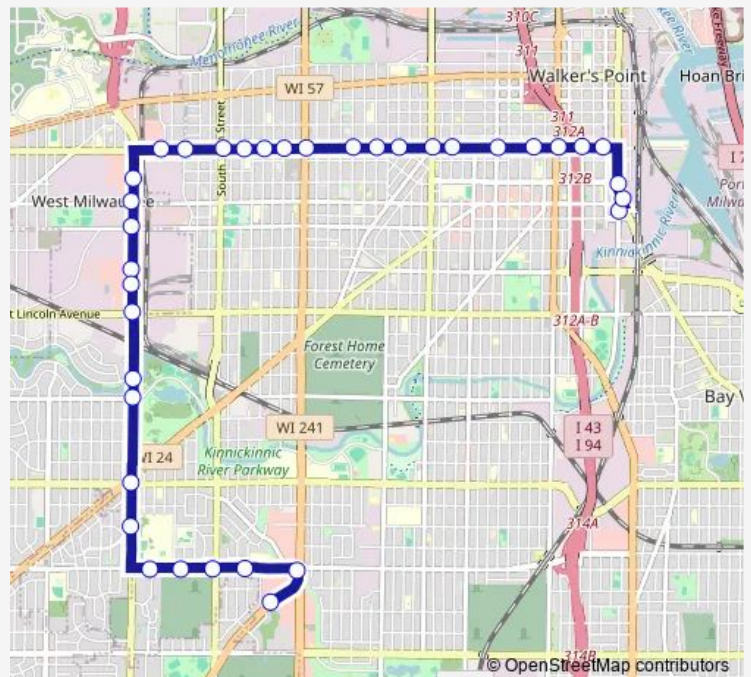

S43-Miller Park WAY & Lincoln

Miller Parkway & 2200 S.

Miller Parkway & 2060 S.

Miller Park WAY & Burnham

Miller Parkway & Mitchell

Miller Parkway & Target

Miller Park WAY & Greenfield

Greenfield & S41

Greenfield & S38

Greenfield & S35

Greenfield & S33

Route schedule

Loomis & S29 — S1st & Maple

Monday	05:37-00:17 ⁺¹
Tuesday	05:37-00:17 ⁺¹
Wednesday	05:37-00:17 ⁺¹
Thursday	05:37-00:17 ⁺¹
Friday	05:37-00:17 ⁺¹
Saturday	05:43-00:26 ⁺¹
Sunday	06:01-00:01 ⁺¹

Route info

Direction: Loomis & S29

Stops: 38

Trip Duration: 0 hour 26 min

■ 56 — Greenfield - 43rd Street

BusMaps

Greenfield & S31

Greenfield & S29

Route info

Direction: S1st & Maple

Stops: 36

Trip Duration: 0 hour 25 min

Miller Park WAY-S43 & Lincoln

S43 & KK River Parkway (West)

S43-Cleveland-KK River Parkway

S43 & Oklahoma