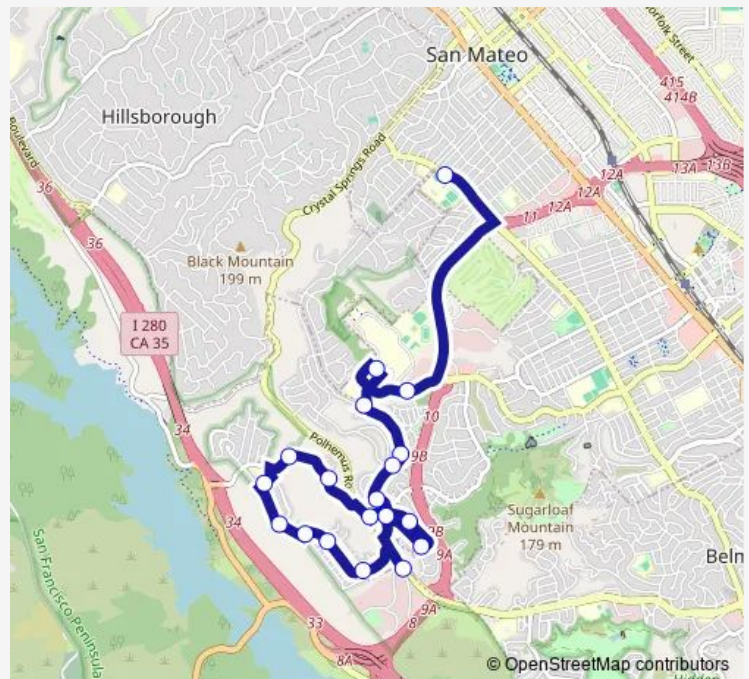

Bunker Hill Dr & Lundy Ln

Newport St & Monticello Rd

Lexington Ave & Yorktown Rd

Ticonderoga Dr & Lexington Ave

Ticonderoga Dr & Sheraton Pl

Ticonderoga Dr & Allegheny Way

Kings Ln & Queens Ln

2053 Queens Ln

Timberlane Way & Kings Ln

Polhemus Rd & Tower Rd

Route schedule

Alameda de las Pulgas & Castilian Way-Aragon Hs —
Polhemus Rd & Tower Rd

Monday	16:00
Tuesday	15:46
Wednesday	15:05
Thursday	15:46
Friday	15:05
Saturday	—
Sunday	—

Route info

Direction: Alameda de las Pulgas & Castilian Way-Aragon Hs

Stops: 19

Trip Duration: 0 hour 29 min

Direction

Polhemus Rd & Tower Rd — Alameda de las Pulgas & Castilian Way-Aragon Hs

18 stops

[Open route schedule](#)

Thursday 07:29

Friday 07:29

Saturday —

Sunday —

Route info

Direction: Polhemus Rd & Tower Rd

Stops: 18

Trip Duration: 0 hour 46 min