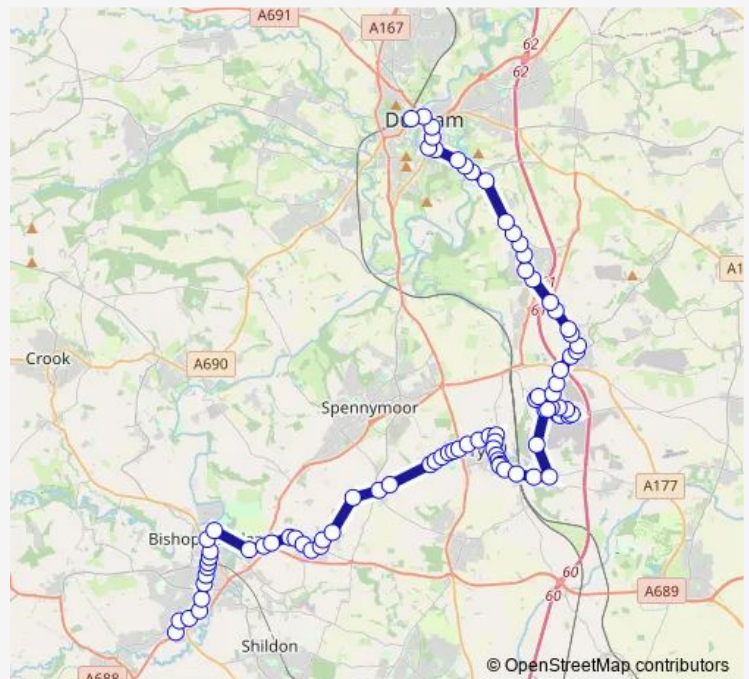

Thursday —

Friday 08:50-16:50

Saturday —

Sunday —

Route info

Direction: Bus Station Stand K

Stops: 79

Trip Duration: 1 hour 20 min