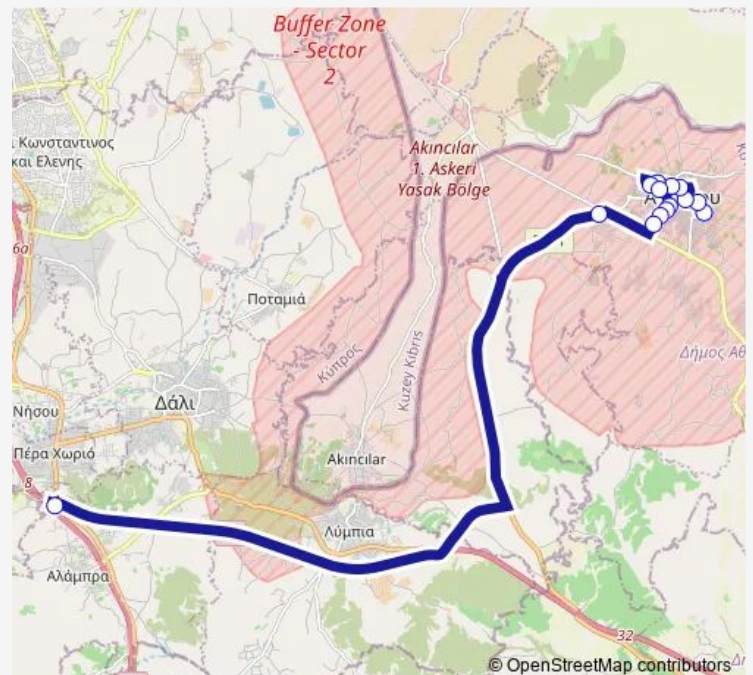

Tuesday 06:00-06:30

Wednesday 06:00-06:30

Thursday 06:00-06:30

Friday 06:00-06:30

Saturday —

Sunday —

Route info

Direction: Athienou Sports Centre

Stops: 14

Trip Duration: 0 hour 22 min

Direction

Alampra Bus Station — Athienou Sports Centre

11 stops

[Open route schedule](#)

Alampra Bus Station

Athienou Roundabout