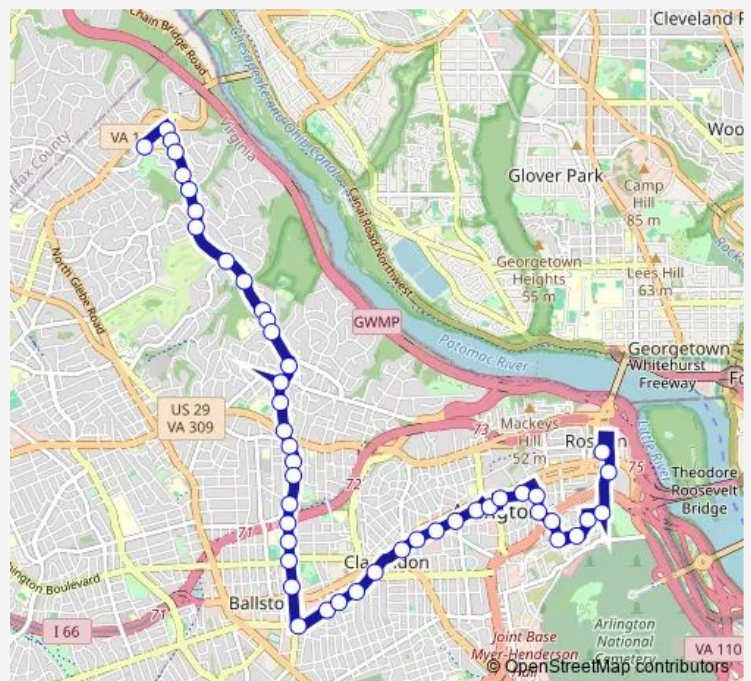

Military RD SB @ Beechwood CIR Ns

Military RD SB AT 2666

Military RD SB @ N Marcey RD Ns

Military RD SB @ 26th RD N Ns

Military RD SB @ 25th RD N Fs

Military RD SB @ Lorcom LN Fs

Military RD SB @ Vacation LN Ns

Military RD SB @ Langston Blvd Ns

N Quincy ST SB @ 21st ST N Ns

N Quincy ST SB @ 20th ST N Ns

N Quincy ST SB @ 18th RD N Ns

N Quincy ST SB @ 17th ST N Fs

Route schedule

N OLD Glebe RD NB @ N Stafford ST Fs — N Moore ST
 SB AT Rosslyn Station BAY E

Monday	06:00-18:40
Tuesday	06:00-18:40
Wednesday	06:00-18:40
Thursday	06:00-18:40
Friday	06:00-18:40
Saturday	—
Sunday	—

Route info

Direction: N OLD Glebe RD NB @ N Stafford ST Fs

Stops: 46

Trip Duration: 0 hour 38 min

Direction: N Moore ST SB AT Rosslyn Station BAY E

Stops: 43

Trip Duration: 0 hour 34 min

Military RD NB @ Vacation LN Fs

Military RD NB @ Lorcom LN Ns

Military RD NB @ 25th RD N Fs

Military RD NB @ 26th ST N Ns