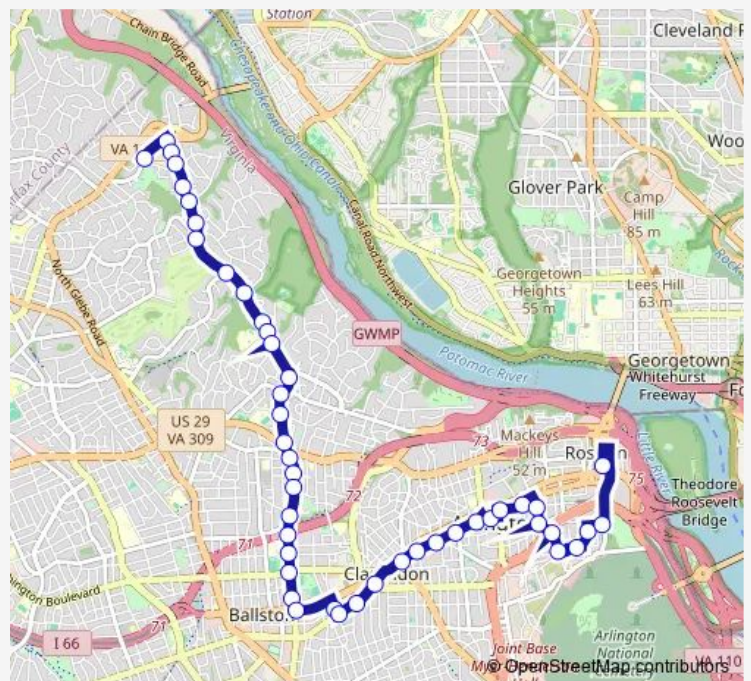

Military RD SB @ Vacation LN Ns

Military RD SB @ Langston Blvd Ns

N Quincy ST SB @ 21st ST N Ns

N Quincy ST SB @ 20th ST N Ns

N Quincy ST SB @ 18th RD N Ns

N Quincy ST SB @ 17th ST N Fs

**Route schedule**

N OLD Glebe RD NB @ N Stafford ST Fs — N Moore ST  
 SB AT Rosslyn Station BAY E

Monday	06:00-18:40
Tuesday	06:00-18:40
Wednesday	06:00-18:40
Thursday	06:00-18:40
Friday	06:00-18:40
Saturday	—
Sunday	—

**Route info**

Direction: N OLD Glebe RD NB @ N Stafford ST Fs

Stops: 46

Trip Duration: 0 hour 41 min

## Route info

Direction: N Moore ST SB AT Rosslyn Station BAY E

Stops: 43

Trip Duration: 0 hour 34 min

Military RD NB @ Vacation LN Fs

Military RD NB @ Lorcom LN Ns

Military RD NB @ 25th RD N Fs

Military RD NB @ 26th ST N Ns