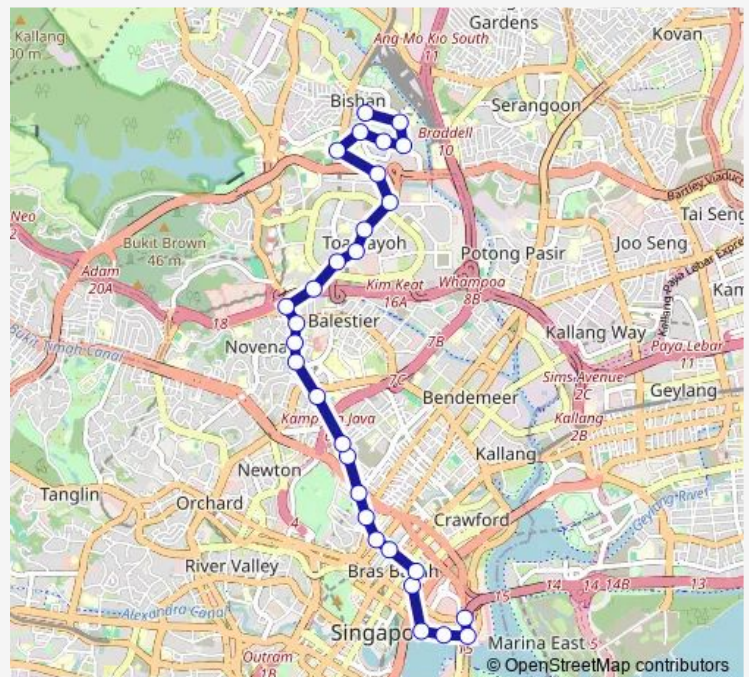

Opp Toa Payoh Stn

Opp Blk 177

Jackson Sq

Route schedule

Marina Ctr Ter — Bishan Int

Monday 06:00

Tuesday 06:00

Wednesday 06:00

Thursday 06:00

Friday 06:00

Saturday 06:00

Sunday 06:00

Route info

Direction: Marina Ctr Ter

Stops: 29

Trip Duration: 0 hour 50 min

Opp Kuo Chuan Presby Sch

Bishan Int

Direction

Bishan Int — Marina Ctr Ter

27 stops

[Open route schedule](#)

Bishan Int

Kuo Chuan Presby Sch