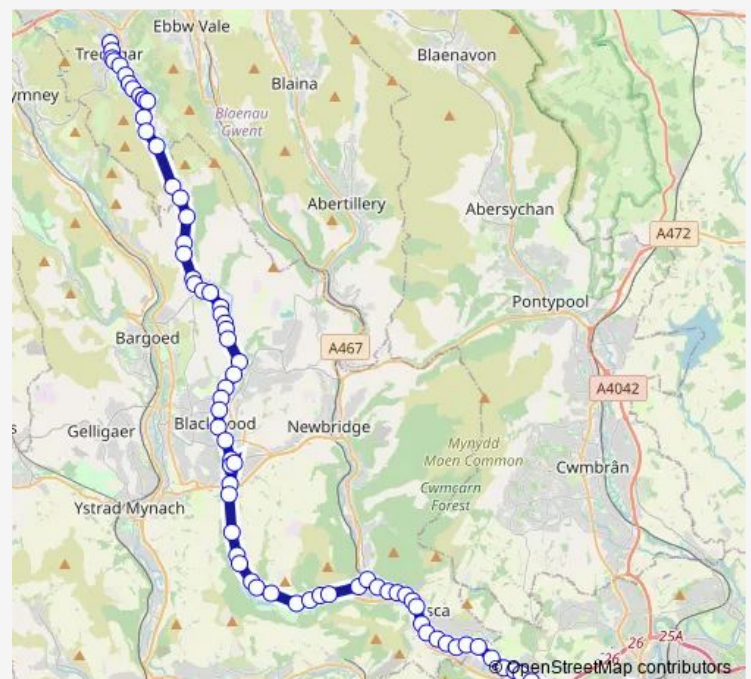

### Route info

Direction: Tredegar Lidl Stand 1

Stops: 85

Trip Duration: 1 hour 20 min

56 — Tredegar - Newport

The Villas

Institute

Abernant Crescent