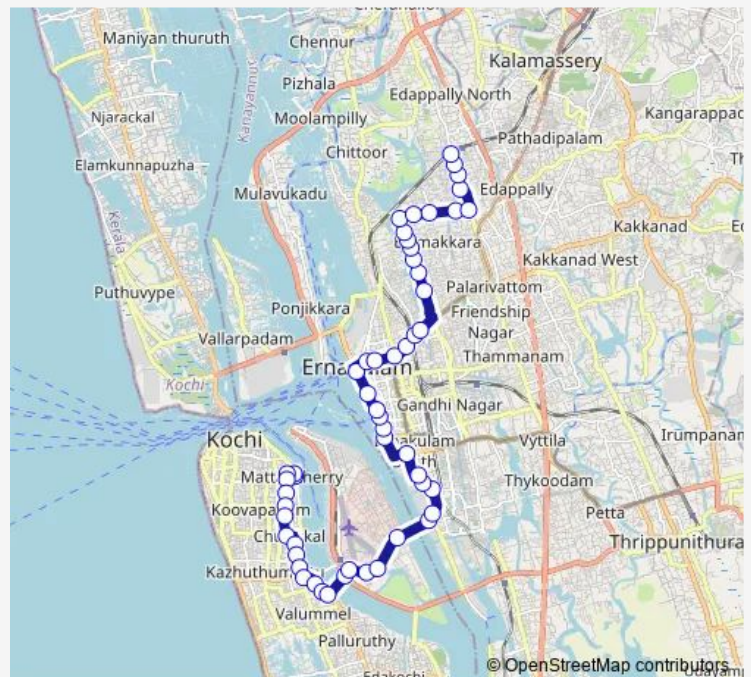

Thursday 06:00

Friday 06:00

Saturday 06:00

Sunday 06:00

Route info

Direction: Mattancherry

Stops: 53

Trip Duration: 1 hour 0 min

Mattancherry ↔ Ponekkara

Thevara

Atlantis

Cochin Shipyard Main Gate

Ravipuram

Pallimukk

Gandhi Square

Subash Park