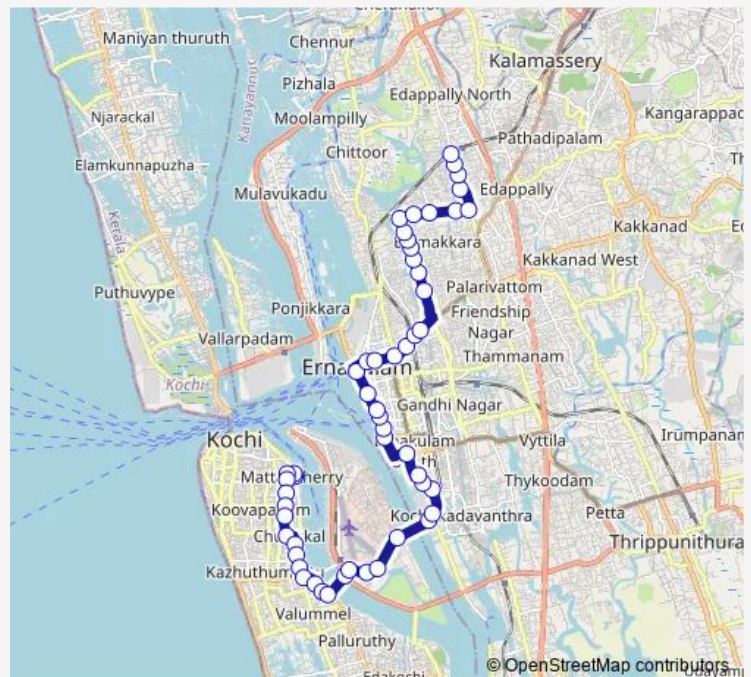

Thursday 06:00

Friday 06:00

Saturday 06:00

Sunday 06:00

Route info

Direction: Mattancherry

Stops: 53

Trip Duration: 1 hour 0 min

Mattancherry ↔ Ponekkara

Thevara

Atlantis

Cochin Shipyard Main Gate

Ravipuram

Pallimukk

Gandhi Square

Subash Park