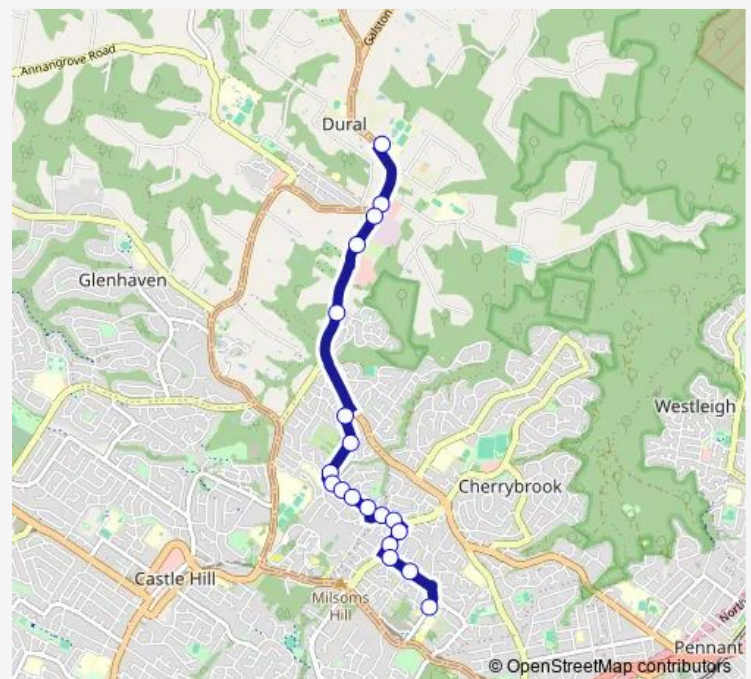

Old Northern Rd Before New Line Rd

New Line Rd After Old Northern Rd

Dural Golf Driving Range, New Line Rd

New Line Rd At Sebastian Dr

David Rd At Oakhill Dr

David Rd At Baydon St

David Rd Before Oakhill Dr

David Rd Before Longworth Cres

David Rd At Longworth Cres

David Rd At Erlestoke Pl

David Rd Before Woodgrove Av

Woodgrove Av At Hillgate Pl

Woodgrove Av After Greywood St

County Dr Opp Woodgrove Av

County Dr Before John Rd

John Rd At Roslyn Pl

John Rd At Foxwood Way

Tangara Girls School, Franklin Rd

Route schedule

Redfield College Bus Bay, Old Northern Rd — Tangara Girls School, Franklin Rd

Monday	15:08
Tuesday	15:08
Wednesday	15:08
Thursday	15:08
Friday	15:08
Saturday	—
Sunday	—

Route info

Direction: Redfield College Bus Bay, Old Northern Rd

Stops: 19

Trip Duration: 0 hour 19 min

3520 School Bus time schedules and route maps are available in an offline PDF at busmaps.com. Use the busmaps.com website to see live bus times, train schedule or subway schedule, and step-by-step directions for all public transit in Parramatta