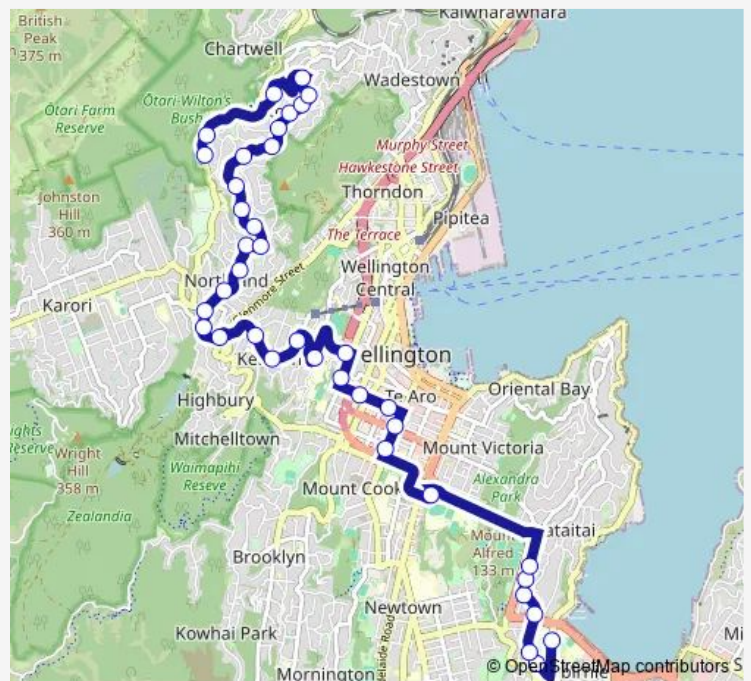

- St Patrick's College - Evans Bay Parade
- Kilbirnie Crescent at Childers Terrace
- Wellington Regional Aquatic Centre (opposite)
- Hamilton Road at Wellington Road (near 124)
- Kupe Street at Moxham Avenue
- Moxham Avenue near Goa Street
- Moxham Avenue at Raupo Street (near 88)
- Basin Reserve (school stop)
- Taranaki Street at Abel Smith Street
- Taranaki Street at Vivian Street
- Ghuznee Street at Cuba Street
- Ghuznee Street at Willis Street
- The Terrace opposite Macdonald Crescent
- Salamanca Road at The Terrace
- Te Herenga Waka – Victoria University of Wellington Kelburn - Stop B
- Upland Road (near 39)
- Kelburn Village - Upland Road (St Michael's)
- Kelburn Normal School - Upland Rd (opposite)
- Karori Tunnel - Stop B
- Zealandia - Northland Tunnel Road

Route schedule

St Patrick's College - Evans Bay Parade — Wilton - Surrey Street

Monday	15:25
Tuesday	15:25
Wednesday	15:25
Thursday	15:25
Friday	15:25
Saturday	—
Sunday	—

Route info

Direction: St Patrick's College - Evans Bay Parade

Stops: 38

Trip Duration: 0 hour 45 min

769 — St Patrick's & Wellington Colleges, Wellington High School - Northland - Wilton

Northland Tunnel (opposite Putnam Street)

Northland Village - Northland Road

Northland Road (near 87)

Mairangi Road (near 217)

Mairangi Road opposite Denbigh Way

Mairangi Road at Dorset Way

Mairangi Road at Rutland Way (near 92)

Mairangi Road at Norwich Street

Wilton Road (near 79)

Wilton Park - Wilton Road (near 185)