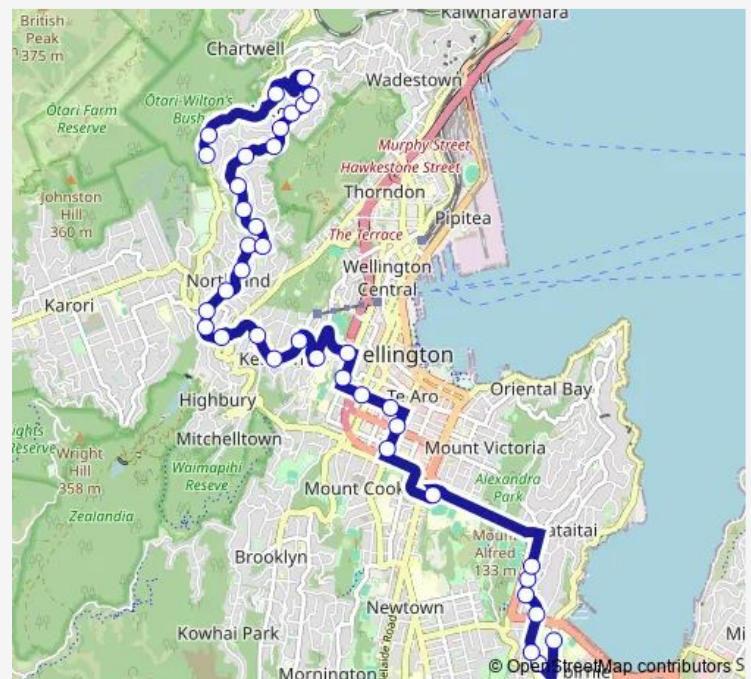

Moxham Avenue at Raupo Street (near 88)

Basin Reserve (school stop)

Taranaki Street at Abel Smith Street

Taranaki Street at Vivian Street

Ghuznee Street at Cuba Street

Ghuznee Street at Willis Street

The Terrace opposite Macdonald Crescent

Friday 15:25

Saturday —

Sunday —

Route info

Direction: St Patrick's College - Evans Bay Parade

Stops: 38

Trip Duration: 0 hour 45 min

769 — St Patrick's & Wellington Colleges, Wellington High School - Northland - Wilton

Northland Tunnel (opposite Putnam Street)

Northland Village - Northland Road

Northland Road (near 87)

Northland Road at Kaihuia Street

Northland Road at Pembroke Road

Pembroke Road (near 19)

Pembroke Road at Cheshire Street

Mairangi Road at Norwich Street

Wilton Road (near 79)

Wilton Park - Wilton Road (near 185)

Wilton - Surrey Street

769 School Bus time schedules and route maps are available in an offline PDF at busmaps.com. Use the busmaps.com website to see live bus times, train schedule or subway schedule, and step-by-step directions for all public transit in Wellington