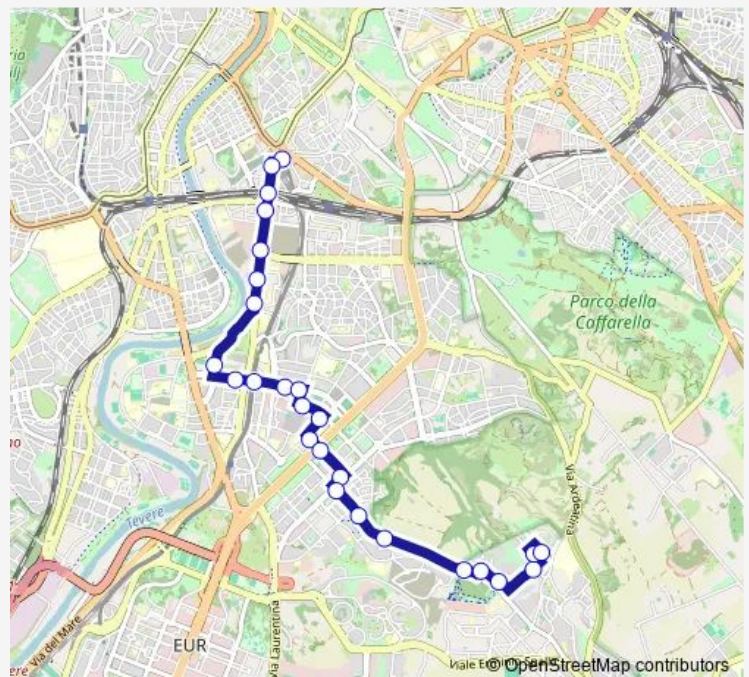

Grotta Perfetta/Ciaffi

Grotta Perfetta/Bargellini

Grotta Perfetta/Shaw

Route schedule

P.Le Ostiense-Piramide (MB-RI) — Londra

Monday 05:22-24:00

Tuesday 05:22-24:00

Wednesday 05:22-24:00

Thursday 05:22-24:00

Friday 05:22-24:00

Saturday 05:22-24:00

Sunday —

Route info

Direction: P.Le Ostiense-Piramide (MB-RI)

Stops: 26

Trip Duration: 0 hour 30 min

769

BusMaps

Moliere

Cechov

Calderon Barca/Vienna

Mosca

Londra

Direction

Wednesday 05:14-24:00

Thursday 05:14-24:00

Friday 05:14-24:00

Saturday 05:14-24:00

Sunday —

Route info

Direction: Londra

Stops: 28