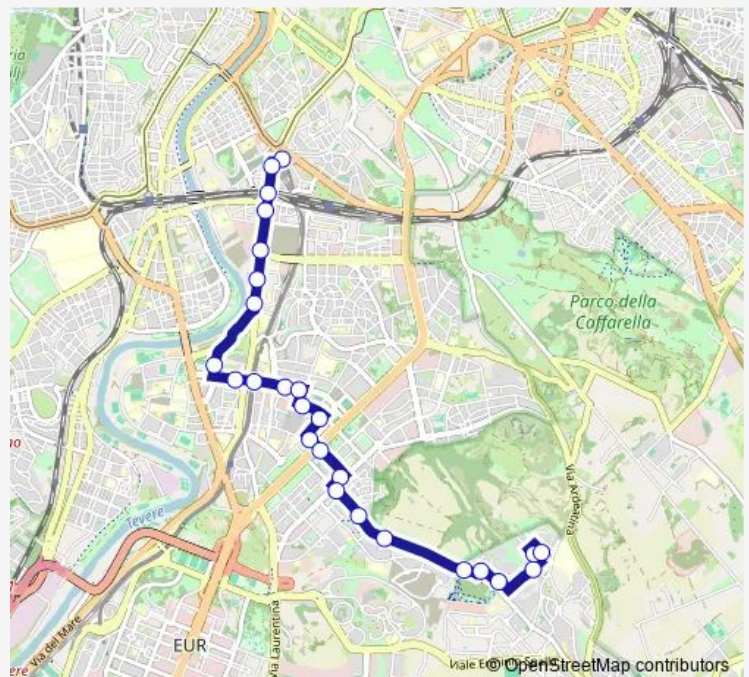

Grotta Perfetta/Ciaffi

GROTTA PERFETTA/BARGELLINI

Grotta Perfetta/Shaw

Route schedule

P.Le Ostiense-Piramide (MB-RI) — LONDRA

Monday	05:22-24:00
Tuesday	05:22-24:00
Wednesday	05:22-24:00
Thursday	05:22-24:00
Friday	05:22-24:00
Saturday	05:22-24:00
Sunday	—

Route info

Direction: P.Le Ostiense-Piramide (MB-RI)

Stops: 26

Trip Duration: 0 hour 32 min

769

Moliere

CECHOV

CALDERON BARCA/VIENNA

Route info

Direction: LONDRA

Stops: 28

Trip Duration: 0 hour 30 min

Ostiense/Matteucci

Ostiense-Piramide (MB - RI)

P.Le Ostiense-Piramide (MB-RI)

769 Bus time schedules and route maps are available in an offline PDF at busmaps.com. Use the busmaps.com website to see live bus times, train schedule or subway schedule, and step-by-step directions for all public transit in Rome