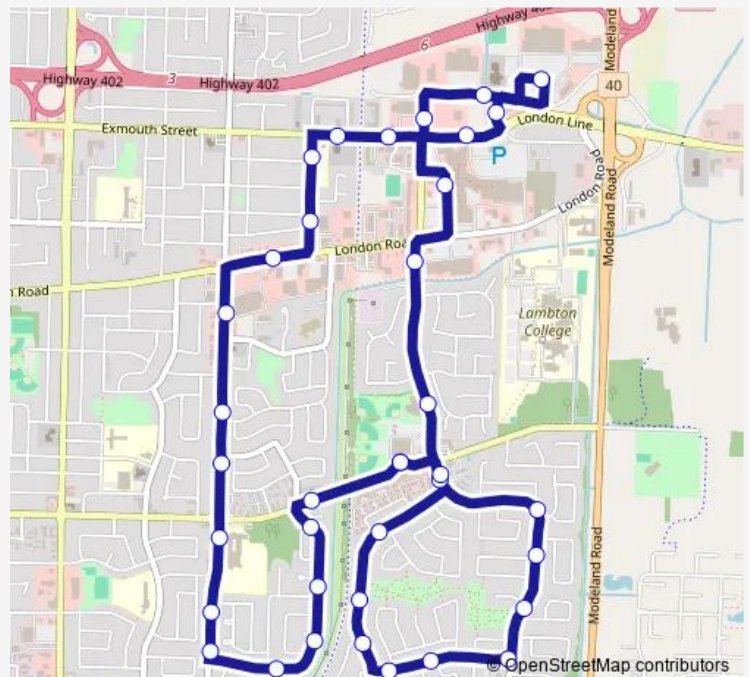

## Bus 14 Cardiff

[Go to website](#)

**Direction**  
 Clearwater Terminal — Clearwater Terminal

37 stops

[Open route schedule](#)

- Clearwater Terminal
- Bluewater Baptist Church
- Fairview Crescent
- Bedford Crescent
- Ascot Circle
- Bedford Crescent
- Cardiff Drive
- Somerset Crescent
- Great Lakes Secondary
- Cardiff Drive
- Bradford Drive
- Loblaws Super Store
- Mr Lube
- Rapids Family Health Clinic
- Logan Street
- Living Hope Church
- Libro Credit Union
- F.Y.I. Doctors
- Temple Baptist Church
- Walmart Parking Lot
- Dairy Queen

### Route schedule

Clearwater Terminal — Clearwater Terminal

Monday	06:30-21:50
Tuesday	06:30-21:50
Wednesday	06:30-21:50
Thursday	06:30-21:50
Friday	06:30-21:50
Saturday	07:50-21:50
Sunday	07:50-17:50

### Route info

Direction: Clearwater Terminal

Stops: 37

Trip Duration: 0 hour 40 min

■ 14 Cardiff

A & W

Lambton Mall

Metro

Ymca

Finch Plaza

York Crescent

Sherwood Park

D'Andrea Trail

Hanna Crescent

Nassau Crescent

Finch Drive