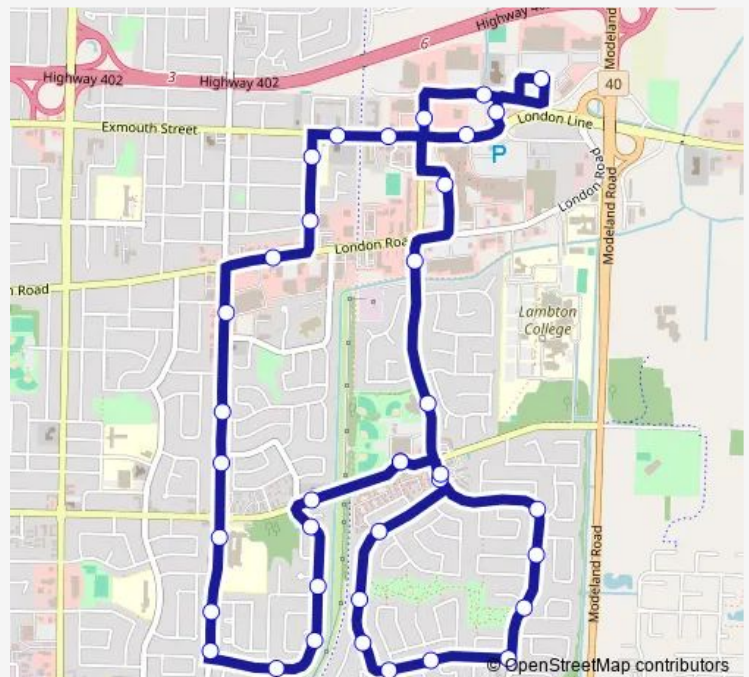

Bus 14 Cardiff

[Go to website](#)

Direction
 Clearwater Terminal — Clearwater Terminal

37 stops

[Open route schedule](#)

- Clearwater Terminal
- Bluewater Baptist Church
- Fairview Crescent
- Bedford Crescent
- Ascot Circle
- Bedford Crescent
- Cardiff Drive
- Somerset Crescent
- Great Lakes Secondary
- Cardiff Drive
- Bradford Drive
- Loblaws Super Store
- Mr Lube
- Rapids Family Health Clinic
- Logan Street
- Living Hope Church
- Libro Credit Union
- F.Y.I. Doctors
- Temple Baptist Church
- Walmart Parking Lot
- Dairy Queen

Route schedule

Clearwater Terminal — Clearwater Terminal

Monday	06:30-21:50
Tuesday	—
Wednesday	—
Thursday	—
Friday	—
Saturday	—
Sunday	—

Route info

Direction: Clearwater Terminal

Stops: 37

Trip Duration: 0 hour 40 min

■ 14 Cardiff

A & W

Lambton Mall

Metro

Ymca

Finch Plaza

York Crescent

Sherwood Park

D'Andrea Trail

Hanna Crescent

Nassau Crescent

Finch Drive

Oaklea Court

Treewood Crescent

Springbank Drive

Nottingham Towers