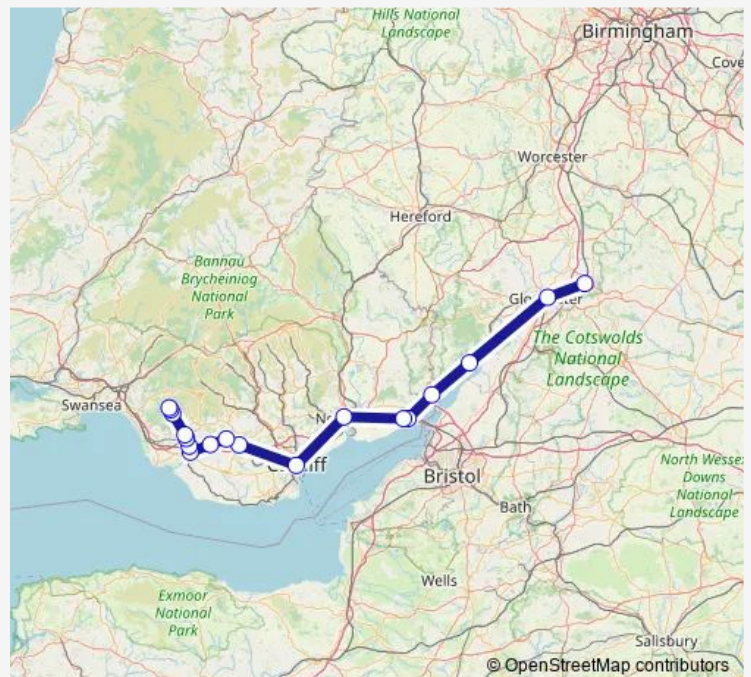

Rail Aw:Cnm->Mst AW train service from CNM to Mst

[Go to website](#)

Direction

Cheltenham Spa — Maesteg

18 stops

[Open route schedule](#)

Cheltenham Spa

Gloucester

Lydney

Chepstow

Caldicot

Severn Tunnel Junction

Newport (S Wales)

Cardiff Central

Pontyclun

Llanharan

Pencoed

Bridgend

Wildmill

Sarn

Tondu

Garth (Bridgend)

Maesteg (Ewenny Road)

Maesteg

Route schedule

Cheltenham Spa — Maesteg

Monday 07:46-18:46

Tuesday 07:46-18:46

Wednesday 07:46-18:46

Thursday 07:46-18:46

Friday 07:46-18:46

Saturday —

Sunday —

Route info

Direction: Cheltenham Spa

Stops: 18

Trip Duration: 2 hour 21 min

Aw:Cnm->Mst — AW train service from CNM to Mst