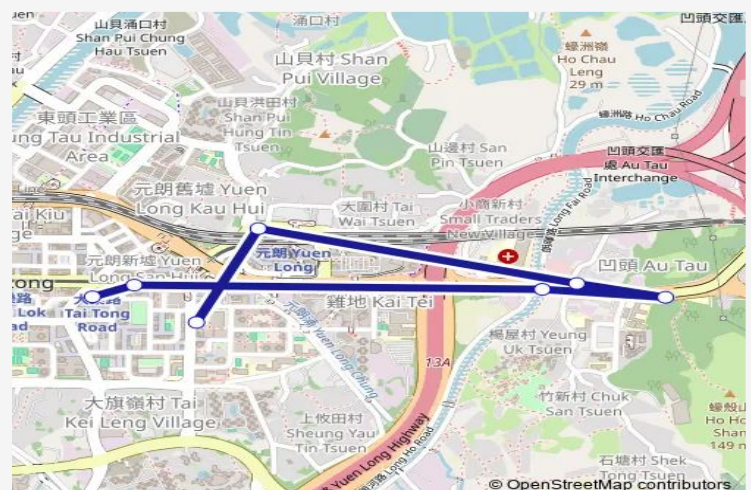

Yuen Long Station (North) Public Transport Interchange

Castle Peak Road - Yuen Long, Yuen Long Tung Shing LEI Road (Outside SUN Kong Hotel)|Castle Peak Road, Yuen Long Tung Shing LEI Road (Outside SUN Kong Hotel)|Castle Peak Road - Yuen Long, Yuen Long Tung Shing LEI Road (Outside SUN Kong Hotel)

Castle Peak Road-Yuen Long, Near AU TAU Interchange|Castle Peak Road, Near AU TAU Interchange|Castle Peak Road - Yuen Long, Near AU TAU Interchange

Castle Peak Road - Yuen Long, Near Yeung UK Tsuen|Castle Peak Road, Near Yeung UK Tsuen|Castle Peak Road - Yuen Long, Near Yeung UK Tsuen|Castle Peak Road-Yuen Long, Near Yeung UK Tsuen

Castle Peak Road (Yuen Long) Near House NO. 60|Castle Peak Road – Yuen Long, Near House NO. 60

FAU Tsoi Street, Outside Kwong WAH Plaza (Outside House No.34)

Route schedule

Fung Cheung Road Near WAH Ting House, Fung Ting Court|Fung Cheung Road, Near WAH Ting Court, Fung Ting Court|Fung Cheung Road, Near WAH Ting House, Fung Ting Court|Fung Cheung Road Minibus Terminus — FAU Tsoi Street, Outside Kwong WAH Plaza (Outside House No.34)

Monday	06:40
Tuesday	06:40
Wednesday	06:40
Thursday	06:40
Friday	06:40
Saturday	06:40
Sunday	06:40

Route info

Direction: Fung Cheung Road Near WAH Ting House, Fung Ting Court|Fung Cheung Road, Near WAH Ting Court, Fung Ting Court|Fung Cheung Road, Near WAH Ting House, Fung Ting Court|Fung Cheung Road Minibus Terminus

Stops: 7

Trip Duration: 0 hour 20 min