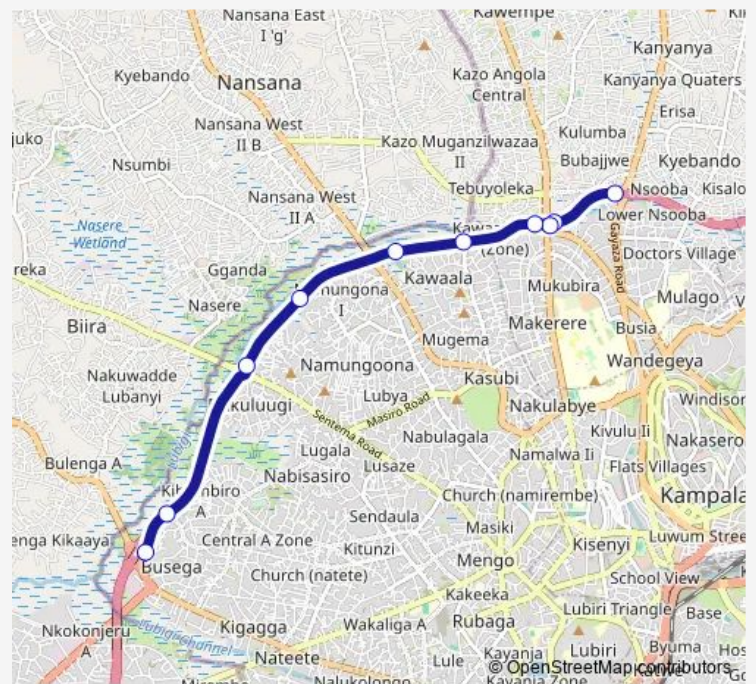

Bus KA014 Busega-Kalerwe Taxi Park

[Go to website](#)

Direction

Kalerwe Taxi Park Roundabout — Busega Stage

10 stops

[Open route schedule](#)

Kalerwe Taxi Park Roundabout

Bwaise Stage - Eastbound

Bwaise Stage - Southbound

Bwaise Stage - Westbound

Kawaala Rd - Northern Bypass Highway

Namungoona

Trevor Olimpia Studios

Masanafu

Northern Bypass - River

Busega Stage

Route schedule

Kalerwe Taxi Park Roundabout — Busega Stage

Monday	06:30-19:00
Tuesday	06:30-19:00
Wednesday	06:30-19:00
Thursday	06:30-19:00
Friday	06:30-19:00
Saturday	06:30-19:00
Sunday	06:30-19:00

Route info

Direction: Kalerwe Taxi Park Roundabout

Stops: 10

Trip Duration: 0 hour 19 min

KA014 — Busega-Kalerwe Taxi Park

KA014 Bus time schedules and route maps are available in an offline PDF at busmaps.com. Use the busmaps.com website to see live bus times, train schedule or subway schedule, and step-by-step directions for all public transit in Kampala