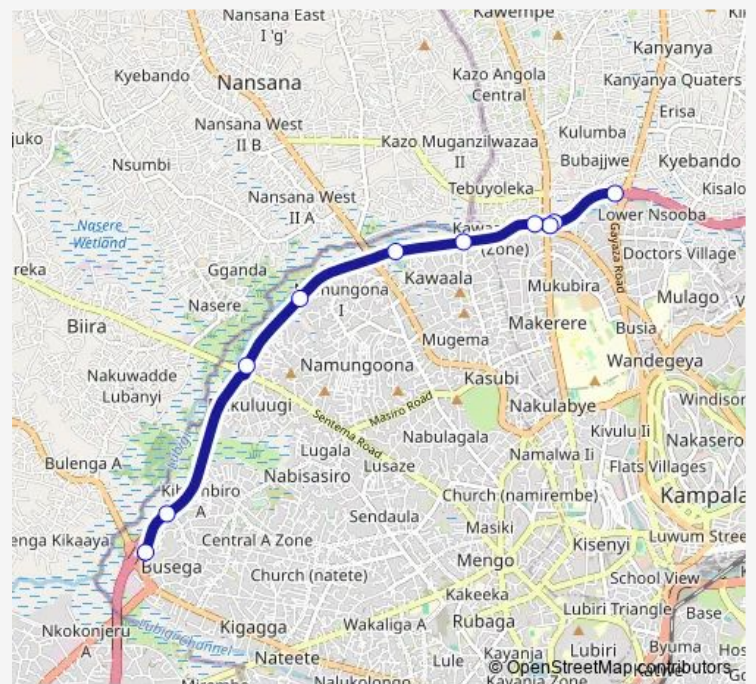

Bus Ka014 Busega-Kalerwe Taxi Park

[Go to website](#)

Direction

Kalerwe Taxi Park Roundabout — Busega Stage

10 stops

[Open route schedule](#)

Kalerwe Taxi Park Roundabout

Bwaise Stage - Eastbound

Bwaise Stage - Southbound

Bwaise Stage - Westbound

Kawaala Rd - Northern Bypass Highway

Namungoona

Trevor Olimpia Studios

Masanafu

Northern Bypass - River

Busega Stage

Route schedule

Kalerwe Taxi Park Roundabout — Busega Stage

| | |
|-----------|-------------|
| Monday | 06:30-19:00 |
| Tuesday | 06:30-19:00 |
| Wednesday | 06:30-19:00 |
| Thursday | 06:30-19:00 |
| Friday | 06:30-19:00 |
| Saturday | 06:30-19:00 |
| Sunday | 06:30-19:00 |

Route info

Direction: Kalerwe Taxi Park Roundabout

Stops: 10

Trip Duration: 0 hour 22 min

■ Ka014 — Busega-Kalerwe Taxi Park

Ka014 Bus time schedules and route maps are available in an offline PDF at busmaps.com. Use the busmaps.com website to see live bus times, train schedule or subway schedule, and step-by-step directions for all public transit in Kampala