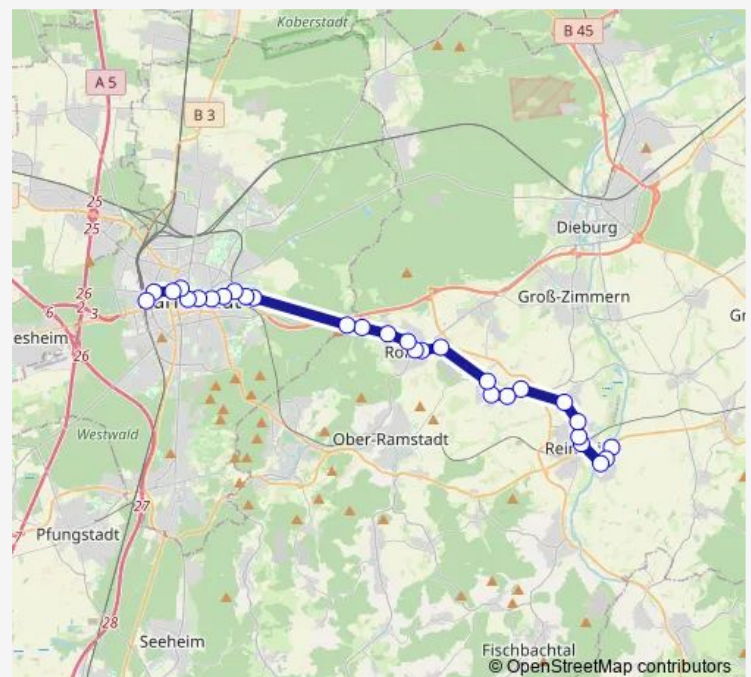

Direction

Darmstadt Hauptbahnhof — Reinheim-Ueberau
Karl-Marx-Straße

30 stops

[Open route schedule](#)

Darmstadt Hauptbahnhof

Darmstadt Kirschenallee

Darmstadt Kasinostraße

Darmstadt Klinikum

Reinheim-Zeilhard Georgenhäuser Straße

Route schedule

Darmstadt Hauptbahnhof — Reinheim-Ueberau
Karl-Marx-Straße

Monday	04:48-00:41 ⁺¹
Tuesday	04:48-00:41 ⁺¹
Wednesday	04:48-00:41 ⁺¹
Thursday	04:48-00:41 ⁺¹
Friday	04:48-02:41 ⁺¹
Saturday	05:33-02:41 ⁺¹
Sunday	04:33-02:41 ⁺¹

Route info

Direction: Darmstadt Hauptbahnhof

Stops: 30

Trip Duration: 0 hour 53 min

■ RH

Reinheim-Georgenhausen Edeka

Reinheim-Georgenhausen Am Sportplatz

Reinheim-Spachbrücken Ort

Friday 04:46-01:28⁺¹

Saturday 04:31-01:28⁺¹

Sunday 05:31-01:28⁺¹

Route info

Direction: Reinheim-Ueberau Lengfelder Straße

Stops: 29

Trip Duration: 0 hour 51 min

Darmstadt Luisenplatz