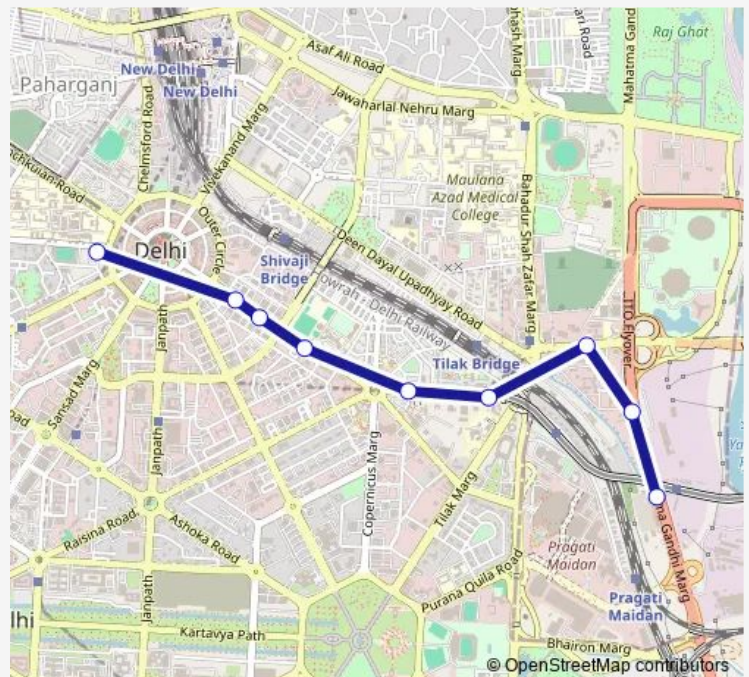

### Direction

Indraprastha Depot — Shivaji Stadium Terminal

9 stops

[Open route schedule](#)

Indraprastha Depot

IP Power House (ITO Ring Road)

Ito

Tilak Bridge

### Route schedule

Indraprastha Depot — Shivaji Stadium Terminal

Monday 04:58-16:08

Tuesday 04:58-16:08

Wednesday 04:58-16:08

Thursday 04:58-16:08

Friday 04:58-16:08

Saturday 04:58-16:08

Sunday 04:58-16:08

### Route info

Direction: Indraprastha Depot

Stops: 9

Trip Duration: 0 hour 16 min

859stldown

BusMaps

859stldown Bus time schedules and route maps are available in an offline PDF at busmaps.com. Use the busmaps.com website to see live bus times, train schedule or subway schedule, and step-by-step directions for all public transit in New Delhi