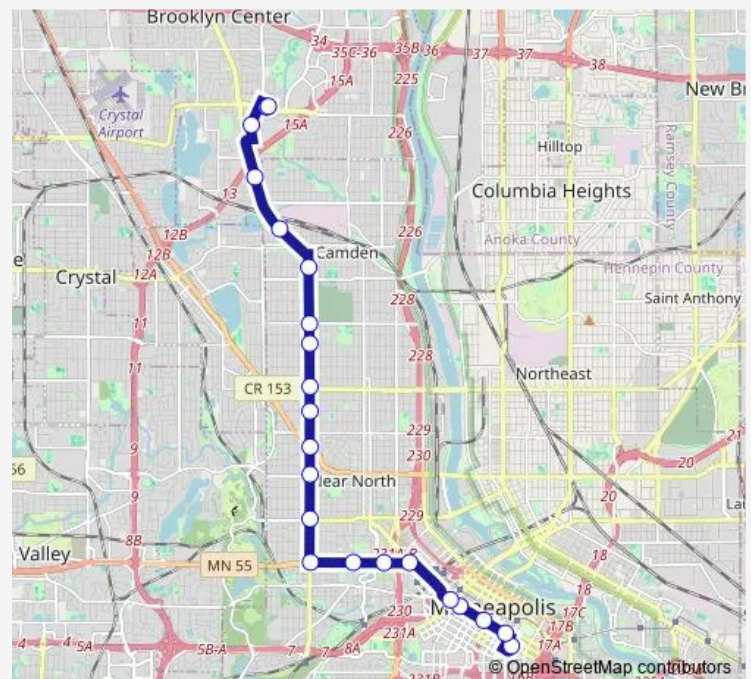

Brooklyn & 51st Ave Station

Xerxes & 56th Ave Station

Brooklyn Ctr Transit Ctr Gate I

Route schedule

8th St S & 9th Ave S — Brooklyn Ctr Transit Ctr Layover 3

Monday 04:53-01:09⁺¹

Tuesday 04:53-01:09⁺¹

Wednesday 04:53-01:09⁺¹

Thursday 04:53-01:09⁺¹

Friday 04:53-01:09⁺¹

Saturday 04:53-01:06⁺¹

Sunday 05:25-01:06⁺¹

Route info

Direction: 8th St S & 9th Ave S

Stops: 22

Trip Duration: 0 hour 33 min

Metro C Line

BusMaps

Direction

Brooklyn Ctr Transit Ctr Layover 3 — 8th St S & 9th Ave S

23 stops

[Open route schedule](#)

Brooklyn Ctr Transit Ctr Layover 3

Brooklyn Ctr Transit Ctr Gate I

Penn & West Broadway Station

Penn & Golden Valley Station

Penn & Plymouth Station

Olson & Penn Station

Olson & Humboldt Station

Olson & Bryant Station

7th St & Olson Station

Ramp A/7th St Transit Center