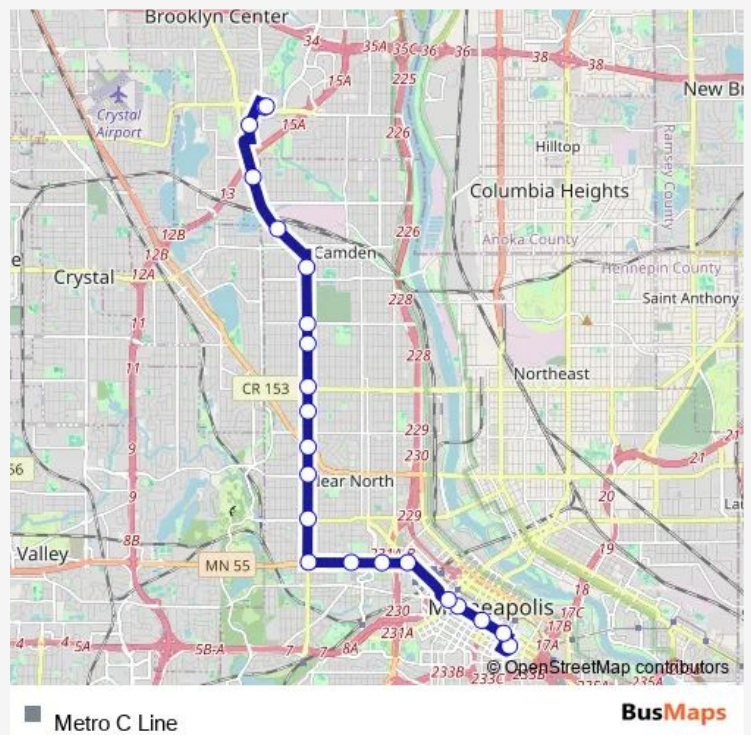

## Bus Metro C Line

[Go to website](#)

**Direction**  
 8th St S & 9th Ave S — Brooklyn Ctr Transit Ctr Layover 3  
 22 stops  
[Open route schedule](#)

- 8th St S & 9th Ave S
- 7th St & Park Station
- 7th St & 3rd/4th Ave Station
- 7th St & Nicollet Station
- 7th St & Hennepin Station
- Olson & 7th St Station
- Olson & Bryant Station
- Olson & Humboldt Station
- Olson & Penn Station
- Penn & Plymouth Station
- Penn & Golden Valley Station
- Penn & West Broadway Station
- Penn & 29th Ave Station
- Penn & Lowry Station
- Penn & 36th Ave Station
- Penn & Dowling Station
- Penn & 43rd Ave Station
- Osseo & 47th Ave Station
- Brooklyn & 51st Ave Station
- Xerxes & 56th Ave Station
- Brooklyn Ctr Transit Ctr Gate I

### Route schedule

8th St S & 9th Ave S — Brooklyn Ctr Transit Ctr Layover 3

Monday	04:53-01:09 <sup>+1</sup>
Tuesday	04:53-01:09 <sup>+1</sup>
Wednesday	04:53-01:09 <sup>+1</sup>
Thursday	04:53-01:09 <sup>+1</sup>
Friday	04:53-01:09 <sup>+1</sup>
Saturday	04:53-01:06 <sup>+1</sup>
Sunday	05:25-01:06 <sup>+1</sup>

### Route info

Direction: 8th St S & 9th Ave S  
 Stops: 22  
 Trip Duration: 0 hour 34 min

## Direction

Brooklyn Ctr Transit Ctr Layover 3 — 8th St S & 9th Ave S

23 stops

[Open route schedule](#)

Brooklyn Ctr Transit Ctr Layover 3

Brooklyn Ctr Transit Ctr Gate I

Xerxes & 56th Ave Station

Brooklyn & 51st Ave Station