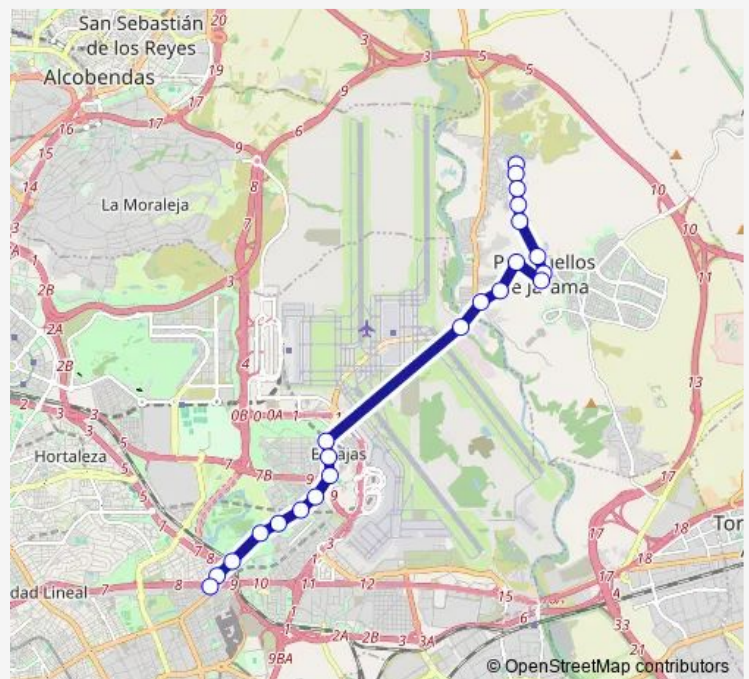

Madrid - Avenida Logroño 179

Madrid - Avenida Logroño 40

Madrid - Avenida Logroño 34

Route schedule

Paracuellos - Mesa d Monte 61 — Metro Canillejas-Nuevo Acceso

Monday 05:55-23:30

Tuesday 05:55-23:30

Wednesday 05:55-23:30

Thursday 05:55-23:30

Friday 05:55-23:30

Saturday 07:00-23:40

Sunday 07:00-23:40

Route info

Direction: Paracuellos - Mesa d Monte 61

Stops: 22

Trip Duration: 0 hour 30 min

Alsa - 211 Canpar — 211 Madrid (Canillejas)-Paracuellos (Miramadrid)

Madrid - Avenida Logroño 227

Metro Canillejas-Nuevo Acceso

Direction

Metro Canillejas-Nuevo Acceso — Paracuellos - Mesa d Monte 36

22 stops

Sunday 07:50-23:00

Route info

Direction: Metro Canillejas-Nuevo Acceso

Stops: 22

Trip Duration: 0 hour 30 min

Alsa - 211 Canpar Bus time schedules and route maps are available in an offline PDF at busmaps.com. Use the busmaps.com website to see live bus times, train schedule or subway schedule, and step-by-step directions for all public transit in Paracuellos de Jarama