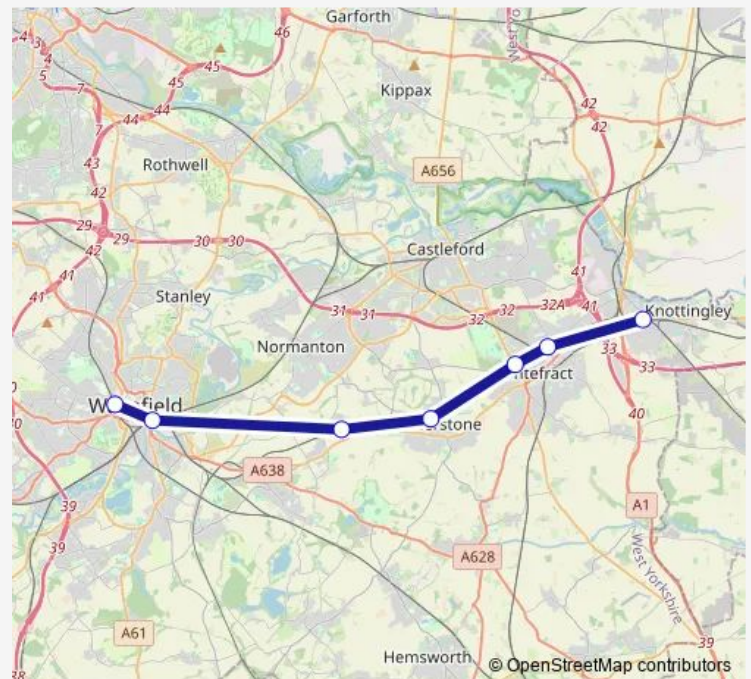

## Rail Nt:Wkf->Kno NT train service from WKF to Kno

[Go to website](#)

### Direction

Wakefield Westgate — Knottingley

7 stops

[Open route schedule](#)

Wakefield Westgate

Wakefield Kirkgate

Streethouse

Featherstone

### Route schedule

Wakefield Westgate — Knottingley

Monday	23:04
Tuesday	23:04
Wednesday	23:04
Thursday	23:04
Friday	23:04
Saturday	23:04
Sunday	—

### Route info

Direction: Wakefield Westgate

Stops: 7

Trip Duration: 0 hour 28 min

■ Nt:Wkf->Kno — NT train service from WKF to Kno

Nt:Wkf->Kno Rail time schedules and route maps are available in an offline PDF at [busmaps.com](https://busmaps.com). Use the [busmaps.com](https://busmaps.com) website to see live bus times, train schedule or subway schedule, and step-by-step directions for all public transit in Wakefield