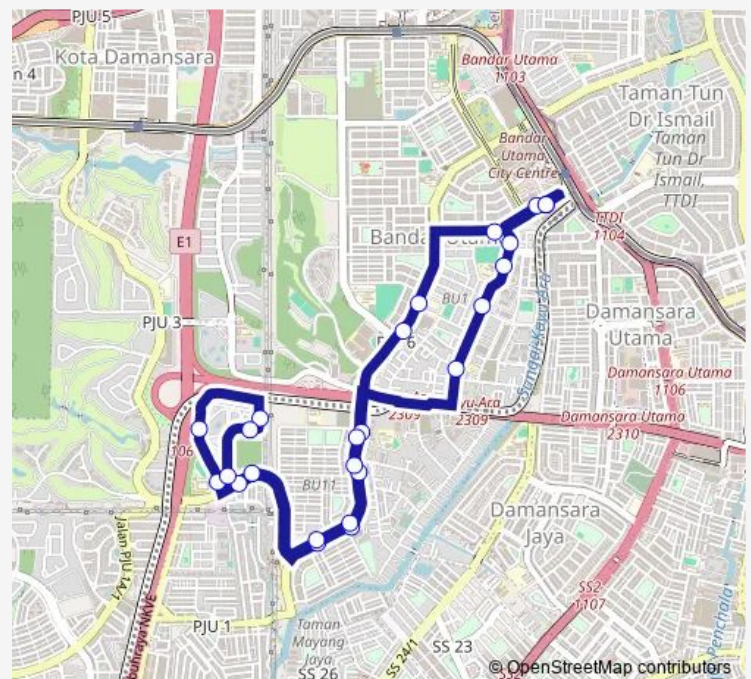

Thursday 06:00-23:30

Friday 06:00-23:30

Saturday 06:00-23:30

Sunday 06:00-23:30

Route info

Direction: 1powerhouse

Stops: 25

Trip Duration: 0 hour 40 min