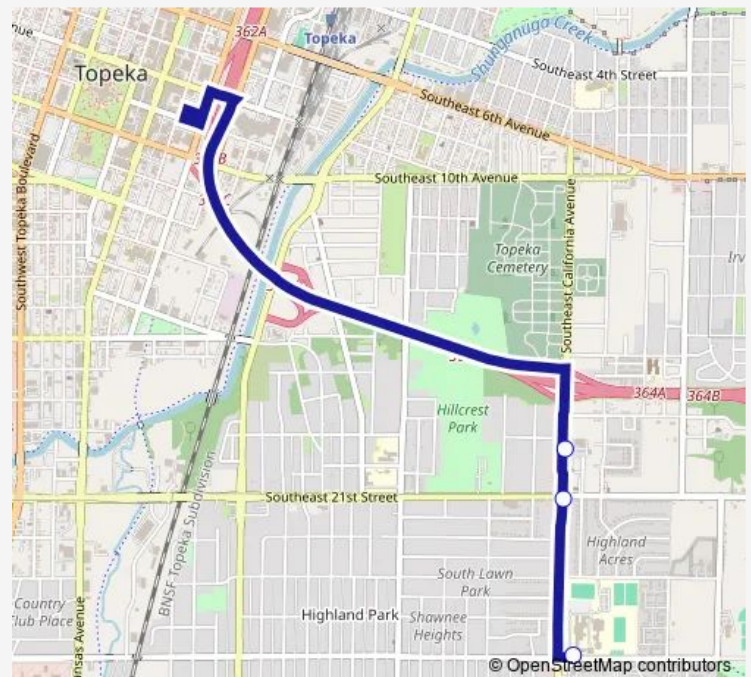

### Direction

25th @ Hphs — California @ 20th Nb

3 stops

[Open route schedule](#)

25th @ Hphs

California @ 21st Nb

California @ 20th Nb

### Route schedule

25th @ Hphs — California @ 20th Nb

Monday	15:05
Tuesday	15:05
Wednesday	15:05
Thursday	15:05
Friday	15:05
Saturday	—
Sunday	—

### Route info

Direction: 25th @ Hphs

Stops: 3

Trip Duration: 0 hour 5 min

10S2 — 10 Special #2

BusMaps

10S2 Bus time schedules and route maps are available in an offline PDF at [busmaps.com](https://busmaps.com). Use the [busmaps.com](https://busmaps.com) website to see live bus times, train schedule or subway schedule, and step-by-step directions for all public transit in Topeka