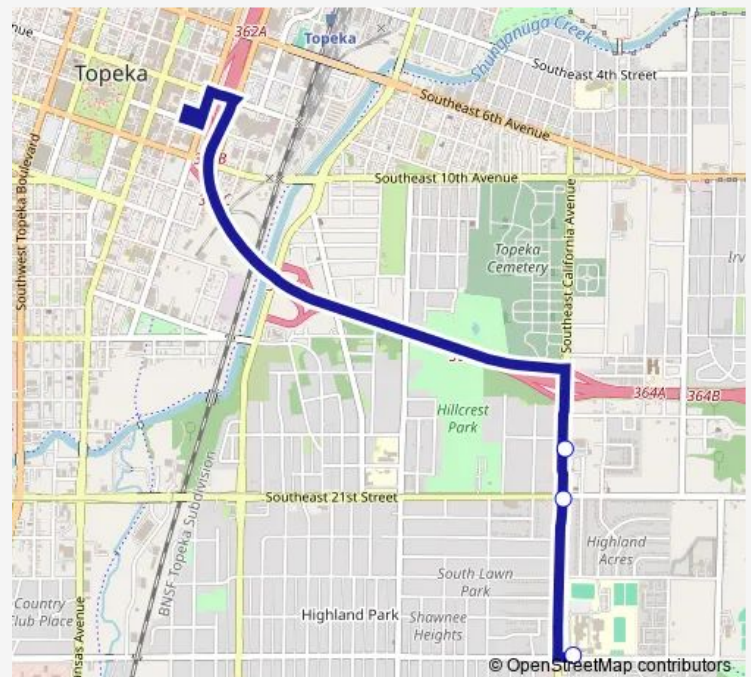

### Direction

25th @ Hphs — California @ 20th Nb

3 stops

[Open route schedule](#)

25th @ Hphs

California @ 21st Nb

California @ 20th Nb

### Route schedule

25th @ Hphs — California @ 20th Nb

Monday	15:05
Tuesday	15:05
Wednesday	15:05
Thursday	15:05
Friday	15:05
Saturday	—
Sunday	—

### Route info

Direction: 25th @ Hphs

Stops: 3

Trip Duration: 0 hour 5 min

10s2 — 10 Special #2

BusMaps

10s2 Bus time schedules and route maps are available in an offline PDF at [busmaps.com](https://busmaps.com). Use the [busmaps.com](https://busmaps.com) website to see live bus times, train schedule or subway schedule, and step-by-step directions for all public transit in Topeka