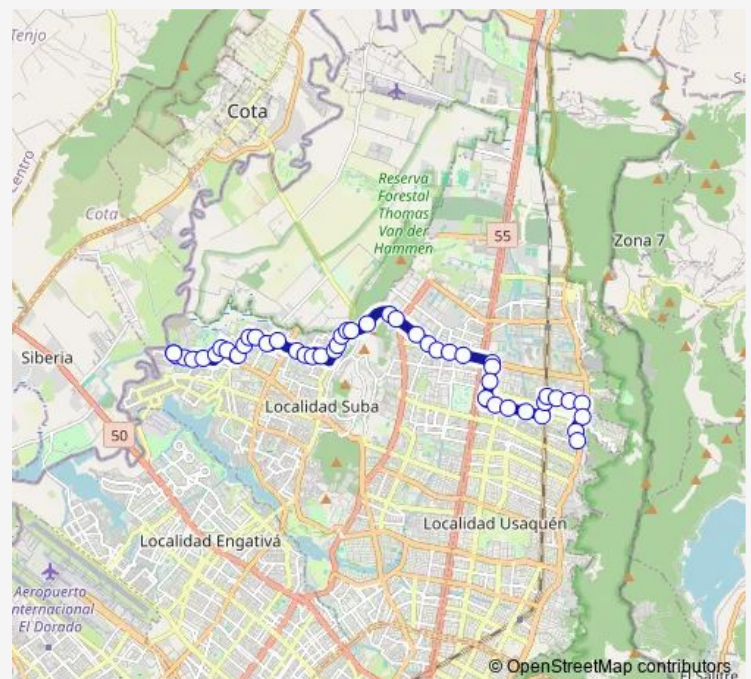

KR 92 - CL 156

KR 92 - CL 157a

KR 92 - CL 162

Route schedule

KR 148 - CL 143B Br. Bilbao — KR 148 - CL 143B Br. Bilbao

Monday 04:00-22:00

Tuesday 04:00-22:00

Wednesday 04:00-22:00

Thursday 04:00-22:00

Friday 04:00-22:00

Saturday 04:00-21:00

Sunday 04:30-20:00

Route info

Direction: KR 148 - CL 143B Br. Bilbao

Stops: 48

Trip Duration: 2 hour 24 min